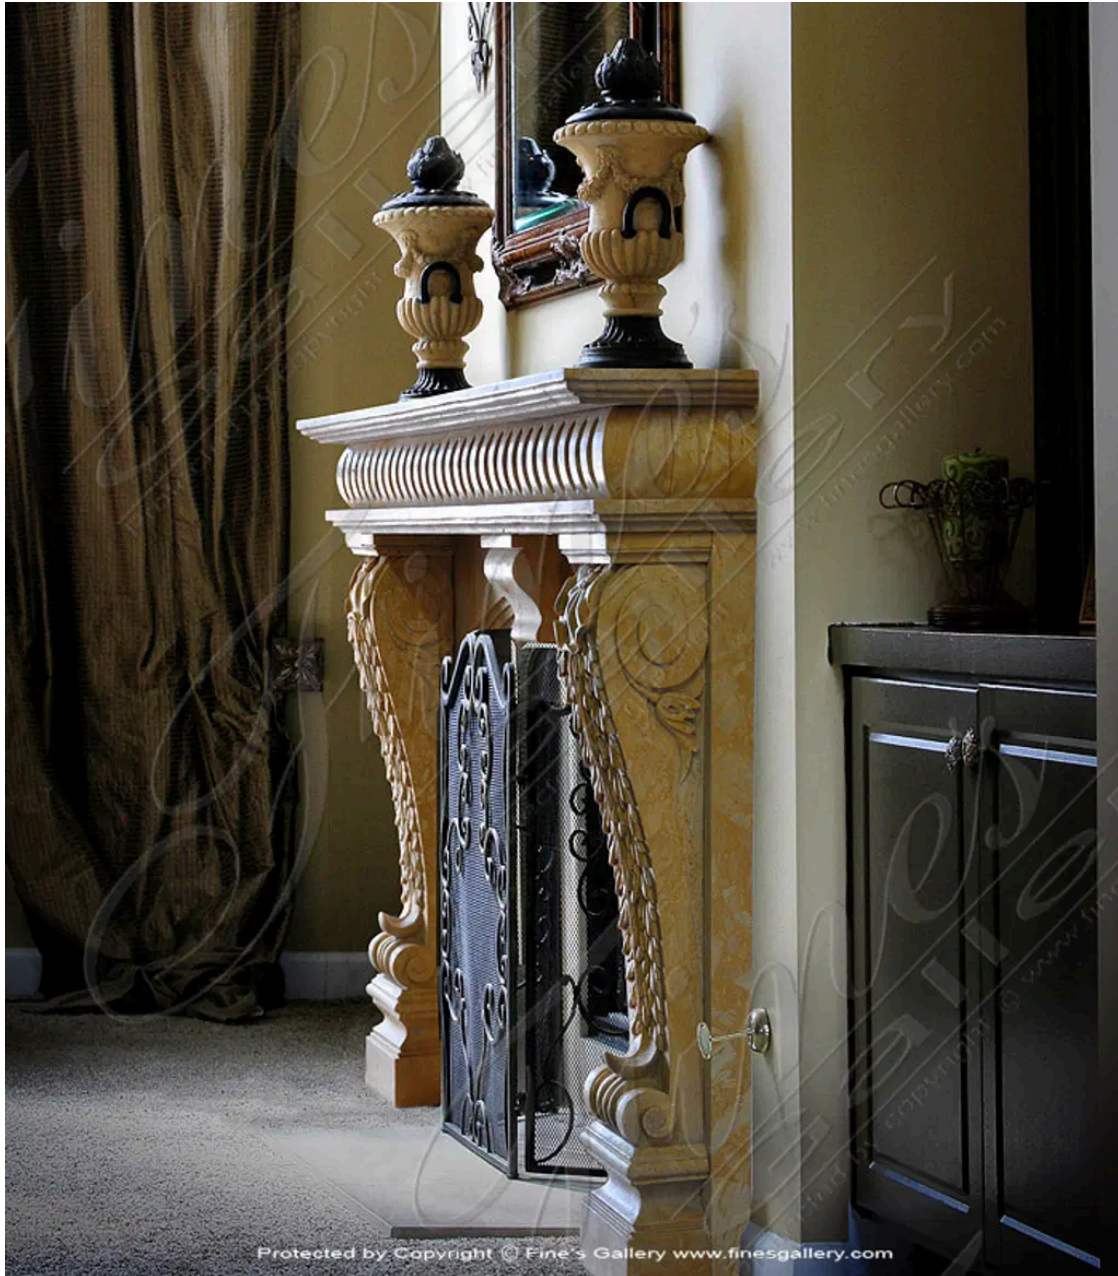

# Golden Marble Fireplace

MODEL XMFP-688 / HAND-CRAFTED MARBLE / GOLD

This is a gorgeous decorative fireplace made from a beautiful golden tan marble and featuring incredible hand carved artistry. Meticulous sculpted leaf decor frames the side, complimenting the geometric features throughout. Contact us today.

## DIMENSIONS

63" W x 51" H x 16" D

OPENING: 32.5" W x 34.5" H