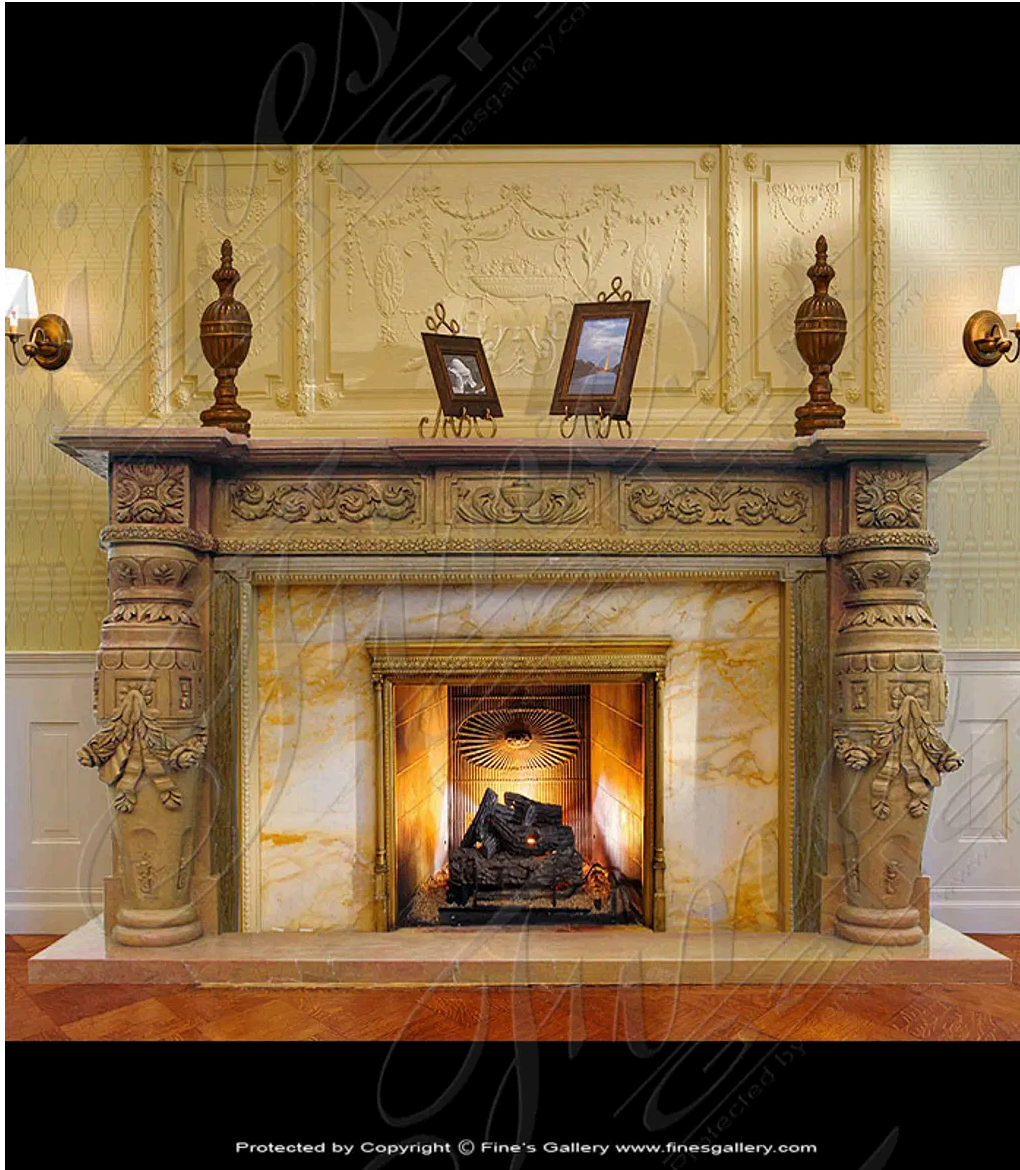

Tan Marble Fireplace Surround

MODEL XMFP-308 / HAND-CRAFTED MARBLE / BROWN

This beautiful marble fireplace will bring you years of enjoyment with its natural beauty. Hand carved in pure natural stone, customize this mantel to your exact requirements.

Protected by Copyright © Fine's Gallery www.finesgallery.com

DIMENSIONS

118" W x 67" H x 22.5" D

OPENING: 76.5" W x 50" H

COLOR

BROWN

MARBLE

AVAILABILITY