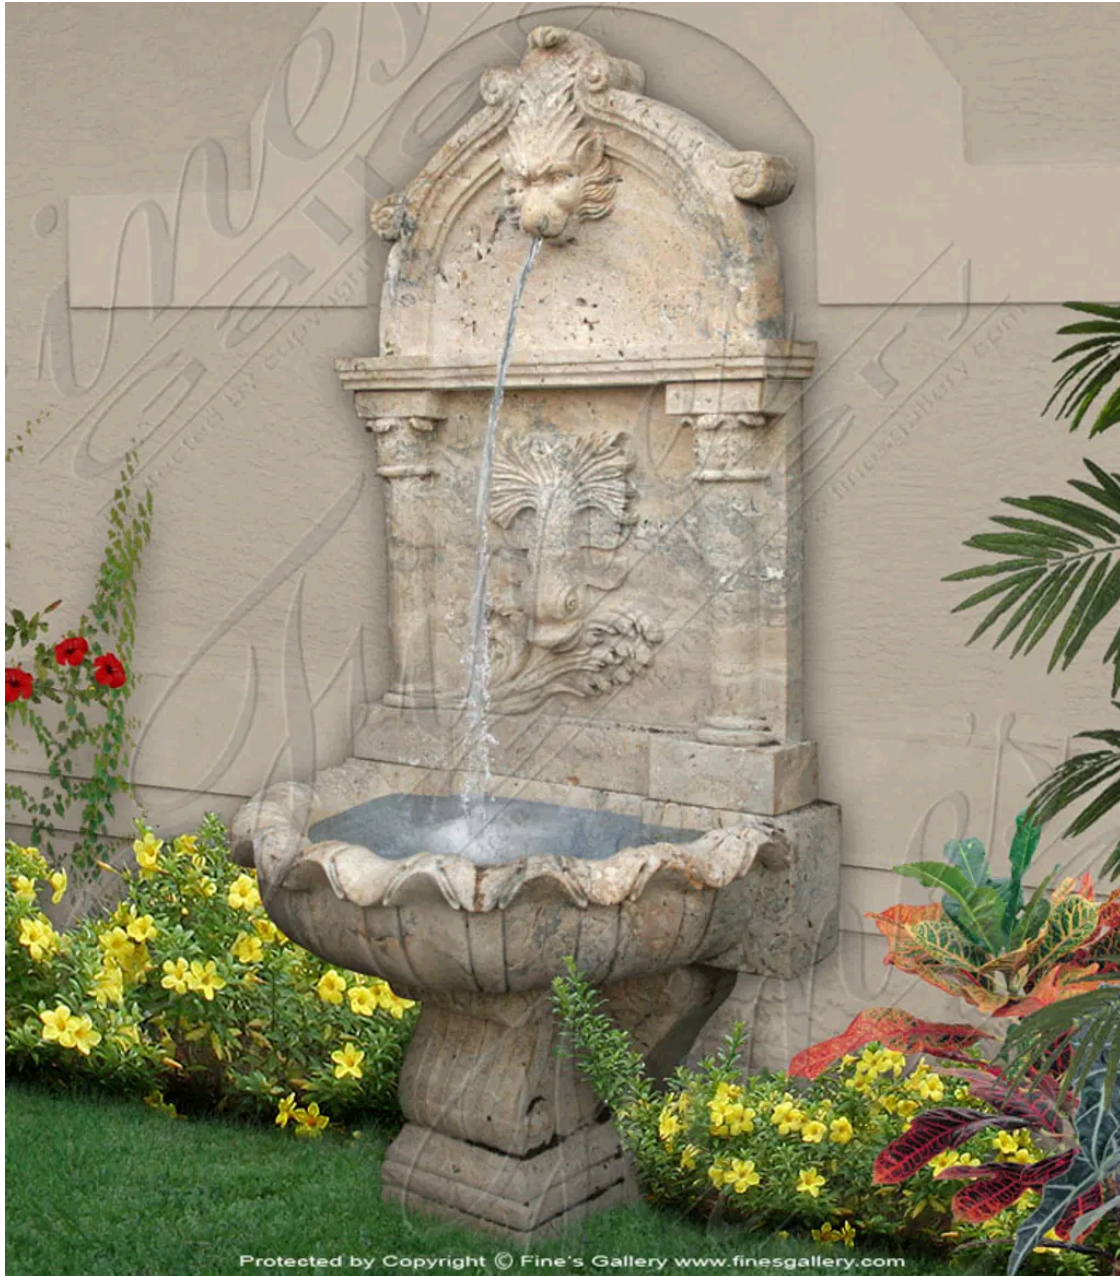

Lion and Fish Wall Fountain

MODEL XMF-437 / HAND-CRAFTED MARBLE

Corinthian columns, a mythical fish, and regal lion head are included in this stunning fountain for accenting a garden or yard wall. A lovely scalloped pool at the bottom catches the single stream of falling water. Contact us today.

DIMENSIONS

41.5" W x 90" H x 29" D

COLOR

-
MARBLE

AVAILABILITY

OUT OF STOCK

CONTACT

(239) 277-0009 - sales@finesgallery.com
Bonita Springs, Florida