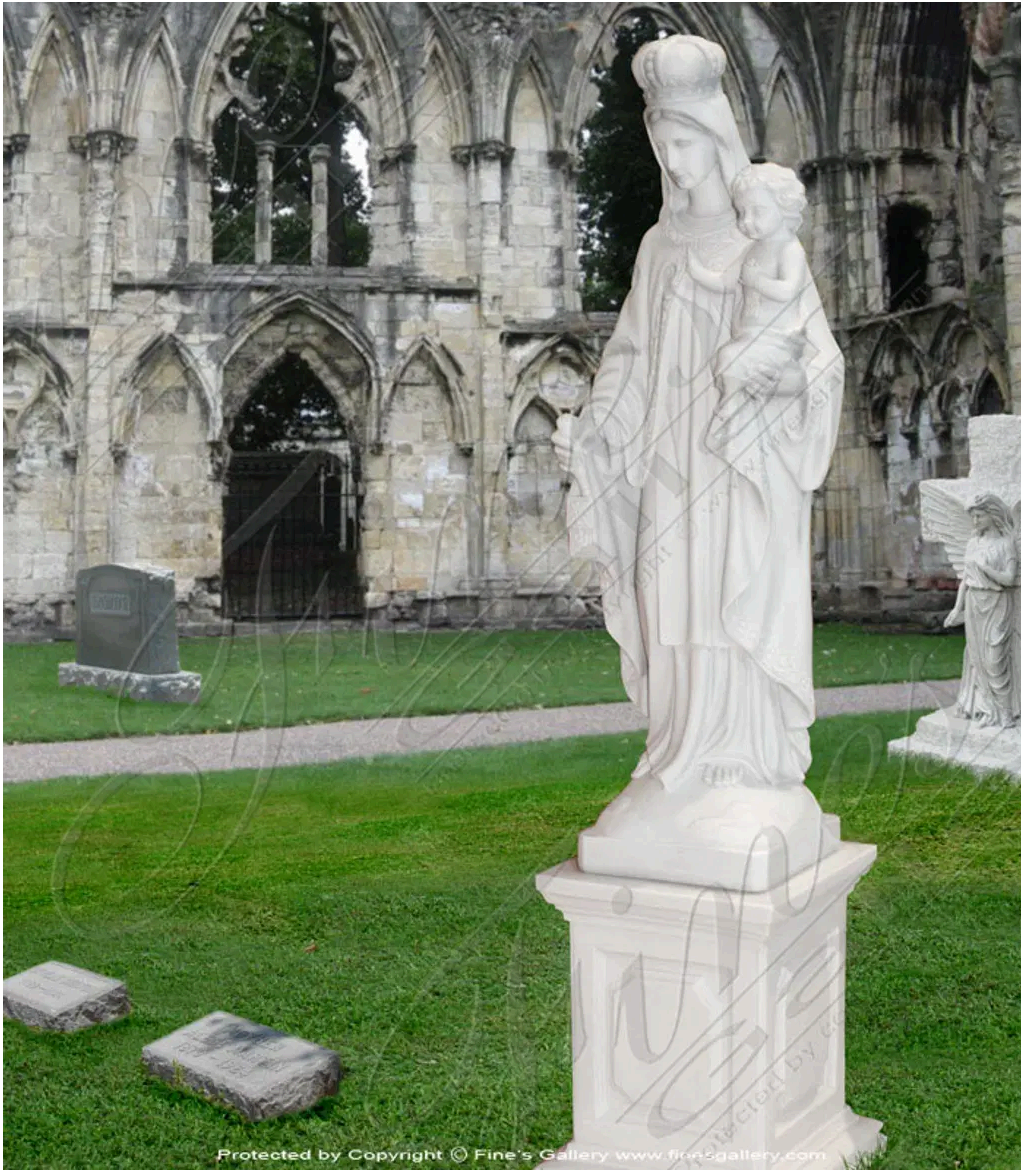

Madonna & Child Marble Memorial

MODEL XMEM-092 / HAND-CRAFTED MARBLE

A masterpiece of art, this marble statue of Mary and baby Jesus is hand carved from pristine white marble, showing off every glorious detail of its perfection. A fine memorial for your loved one, this beautiful statue creates a heavenly atmosphere.