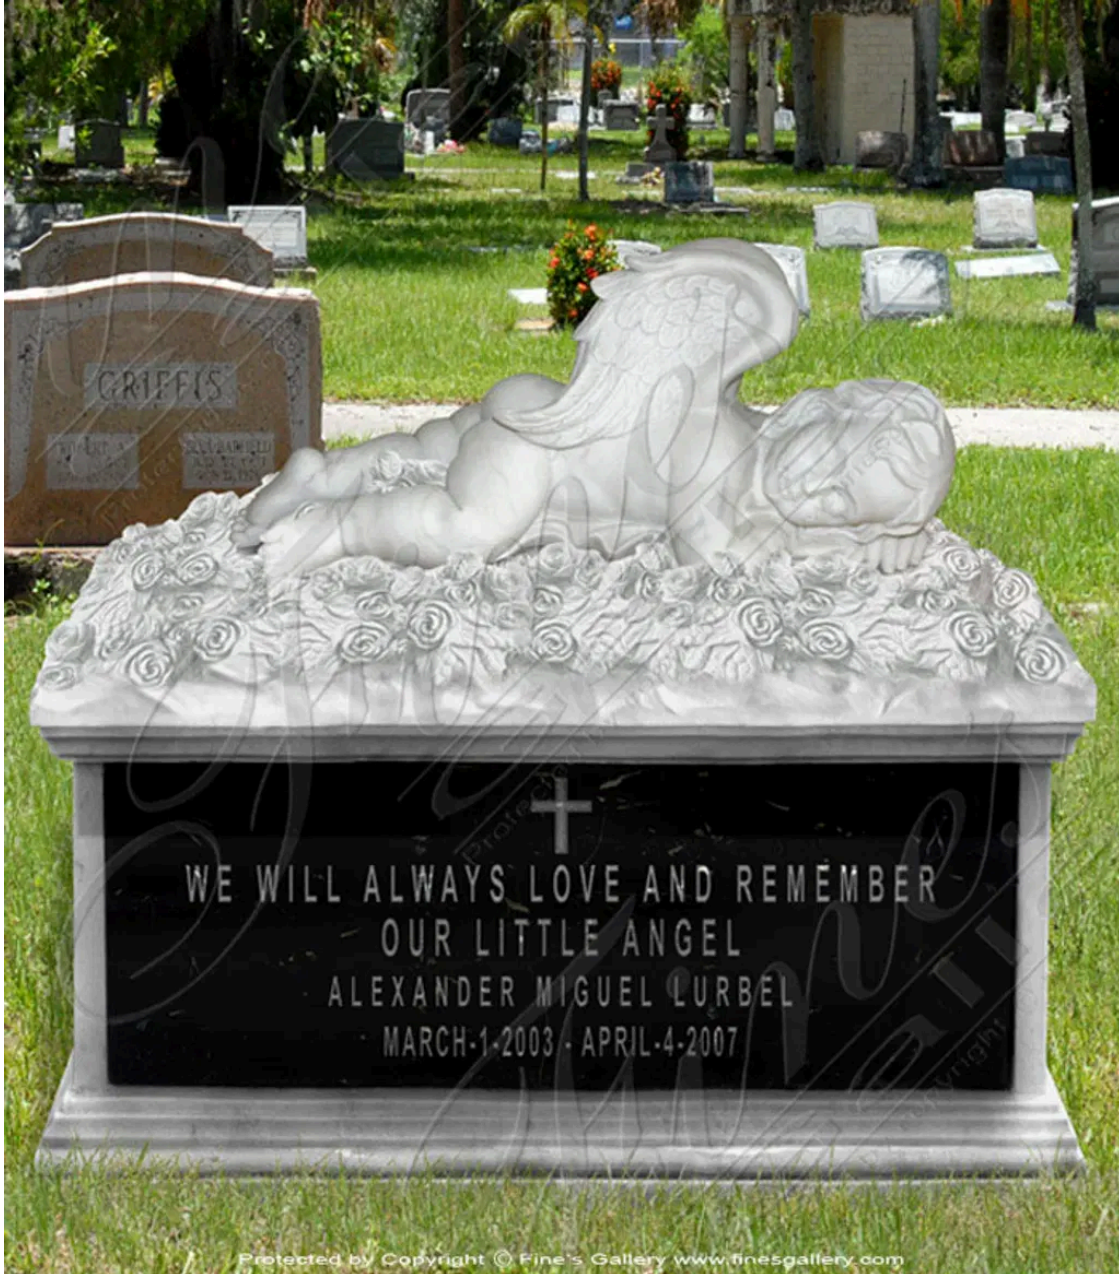

Infant Baby Marble Memorial

MODEL XMEM-091 / HAND-CRAFTED MARBLE

This finely crafted memorial statue portrays an adorable marble baby angel asleep on a bed of wild roses. All wonderfully hand carved with the finest craftsmanship in genuine marble to bring you a treasure with lasting beauty. Contact us today.