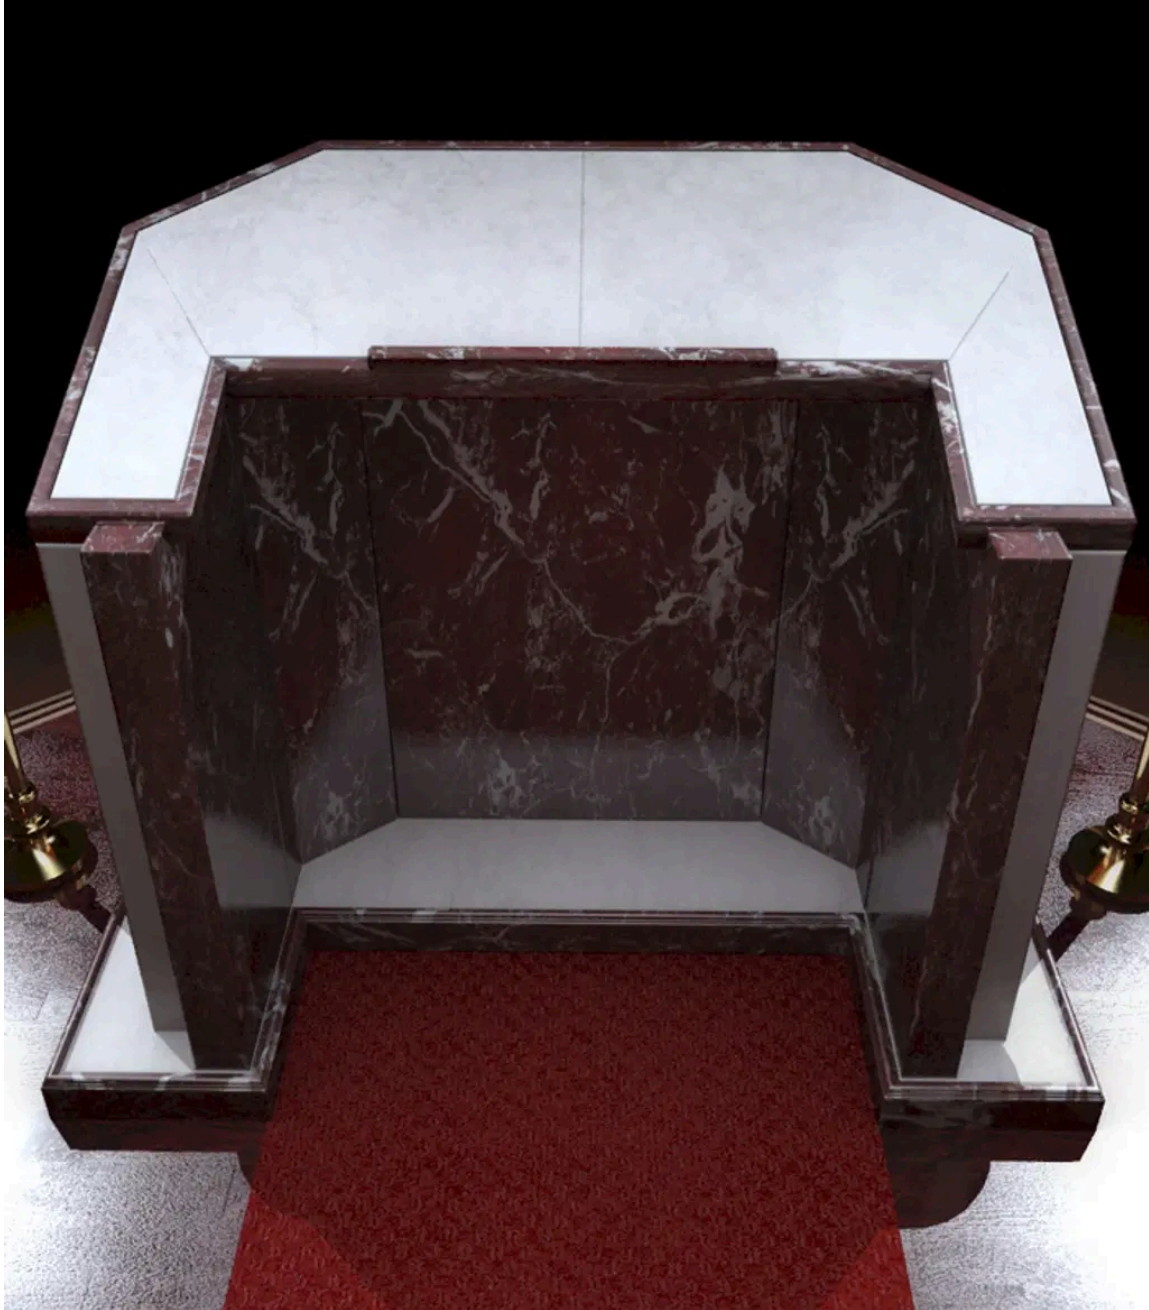

# Marble Church Podium

MODEL XMCH-011 / HAND-CRAFTED MARBLE

If you require additional information for this product please call 1-866-860-1710 and talk with a sales representative at anytime.

**DIMENSIONS**