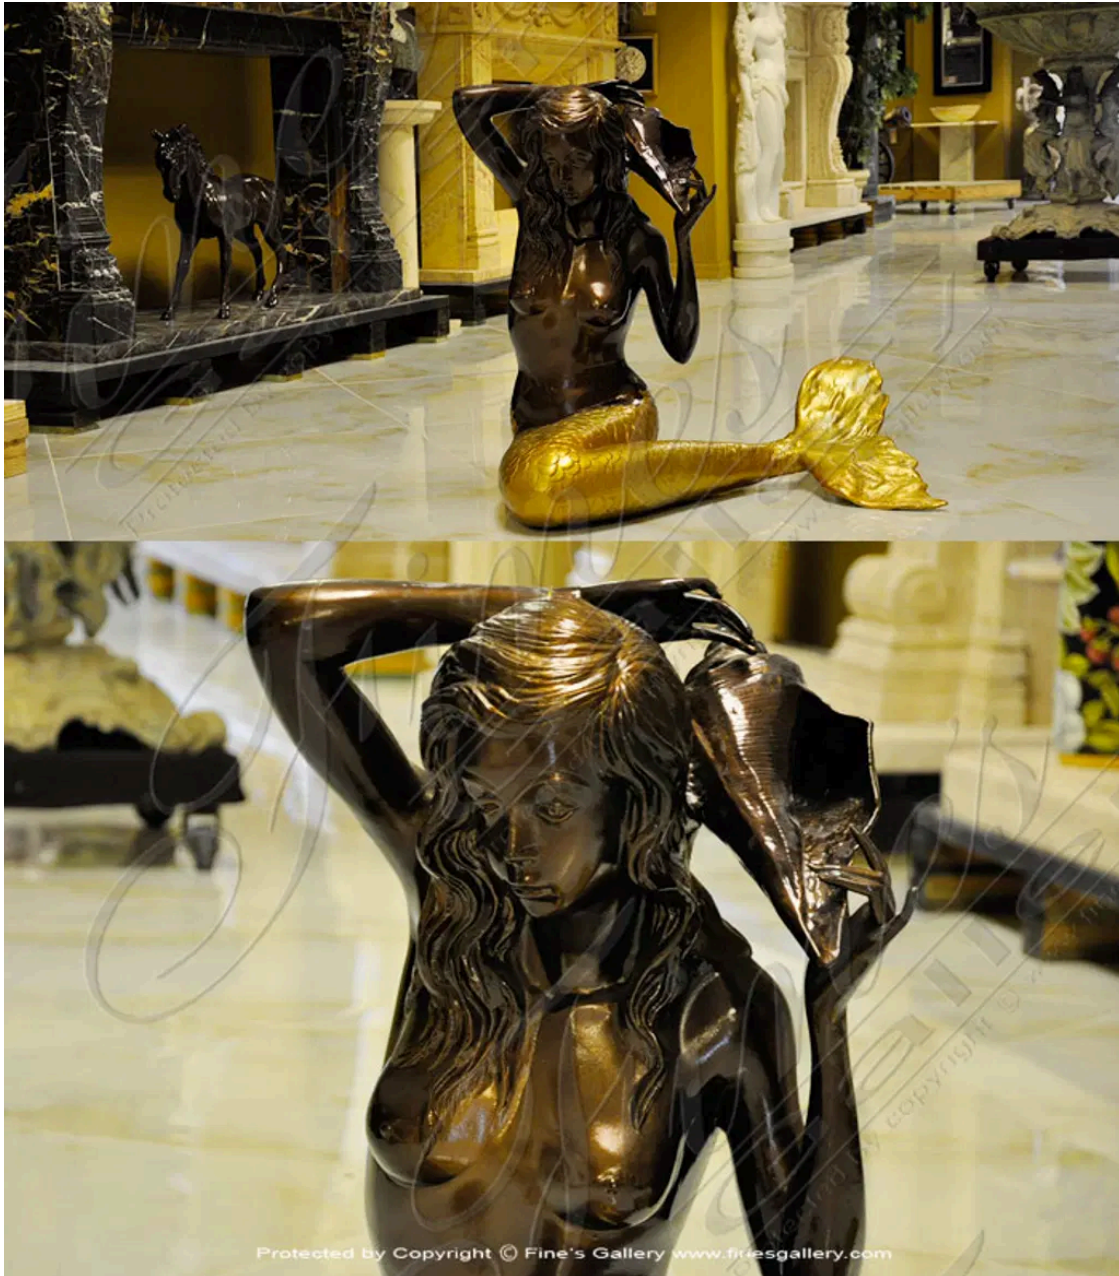

## Bronze Mermaid Fountain

MODEL XBF-680 / BRONZE

A beautiful two toned bronze mermaid fountain. This enchanting mermaid makes an excellent addition to any pool side, inside of a pool or any body of water. Bronze fountains are very simple to install & will last many years with little to no maintenance.

**DIMENSIONS**

36" W x 31" H x 23" D

**COLOR**

-  
BRONZE

**AVAILABILITY**

OUT OF STOCK

**CONTACT**

(239) 277-0009 - sales@finesgallery.com  
Bonita Springs, Florida