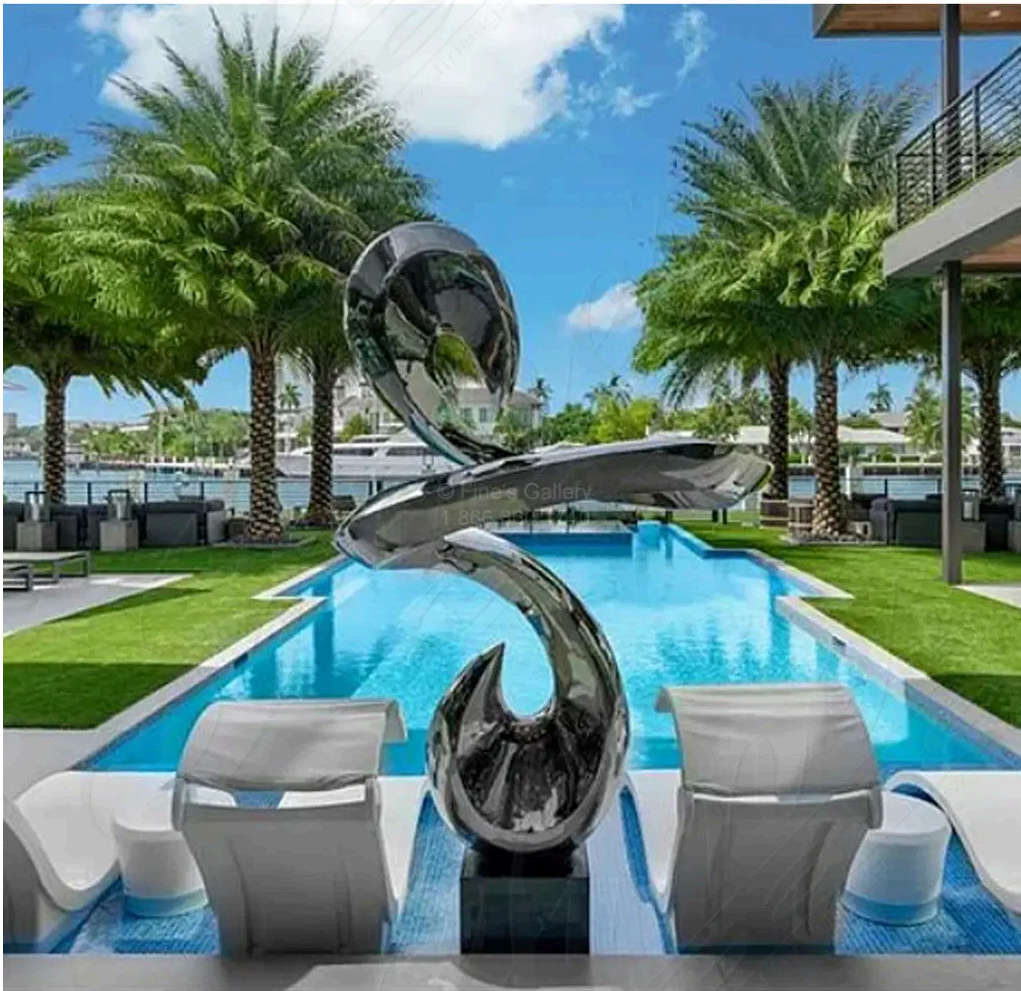

# Harmonia - A Marine Grade Stainless Sculpture

MODEL SS-075 / STAINLESS STEEL

Harmonia Marine Grade Stainless Steel Sculpture (SS-075) - Elegant outdoor art piece crafted from premium corrosion-resistant stainless steel, designed to withstand coastal environments while adding sophisticated artistic flair to gardens, patios, or indoor spaces. Includes Solid Black Granite Pedestal.

## DIMENSIONS

52.25" W x 94" H x 25.5" D