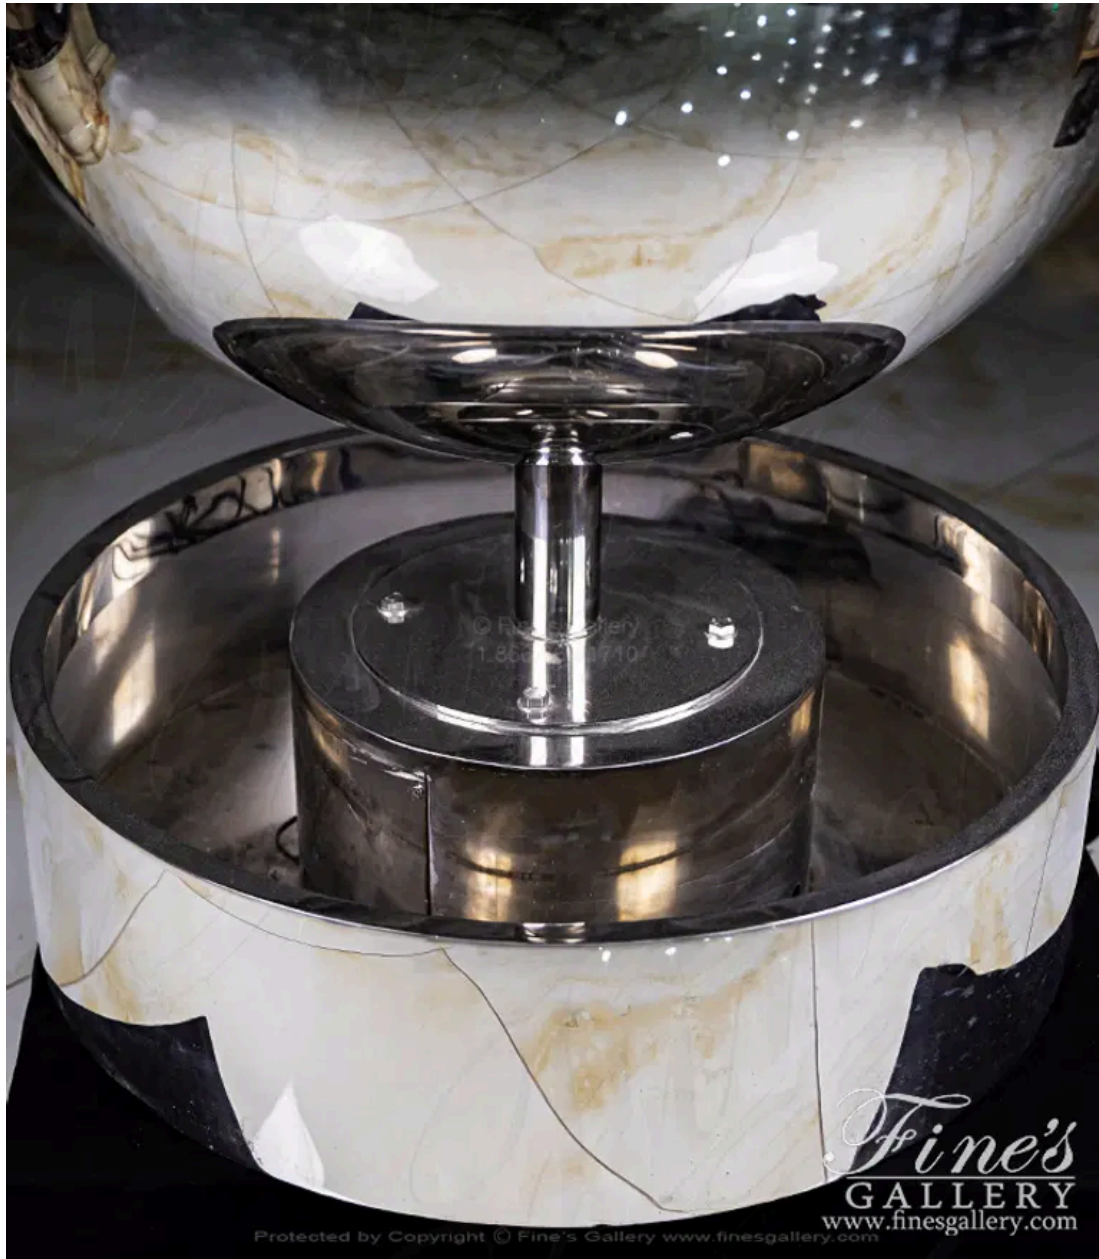

Self Contained Stainless Sphere with Basin Fountain Feature

MODEL SS-017 / STAINLESS STEEL

DIMENSIONS

31.5" W x 45" H x 31.5" D

COLOR

-
STAINLESS STEEL

AVAILABILITY

OUT OF STOCK

CONTACT

(239) 277-0009 - sales@finesgallery.com
Bonita Springs, Florida

WWW.FINESGALLERY.COM

Model SS-017
Page 1 of 10

Self Contained Stainless Sphere with Basin Fountain Feature - SS-017 (View 2)

Self Contained Stainless Sphere with Basin Fountain Feature - SS-017 (View 3)

Self Contained Stainless Sphere with Basin Fountain Feature - SS-017 (View 4)

Self Contained Stainless Sphere with Basin Fountain Feature - SS-017 (View 5)

Self Contained Stainless Sphere with Basin Fountain Feature - SS-017 (View 6)

Self Contained Stainless Sphere with Basin Fountain Feature - SS-017 (View 7)

Self Contained Stainless Sphere with Basin Fountain Feature - SS-017 (View 8)

Self Contained Stainless Sphere with Basin Fountain Feature - SS-017 (View 9)