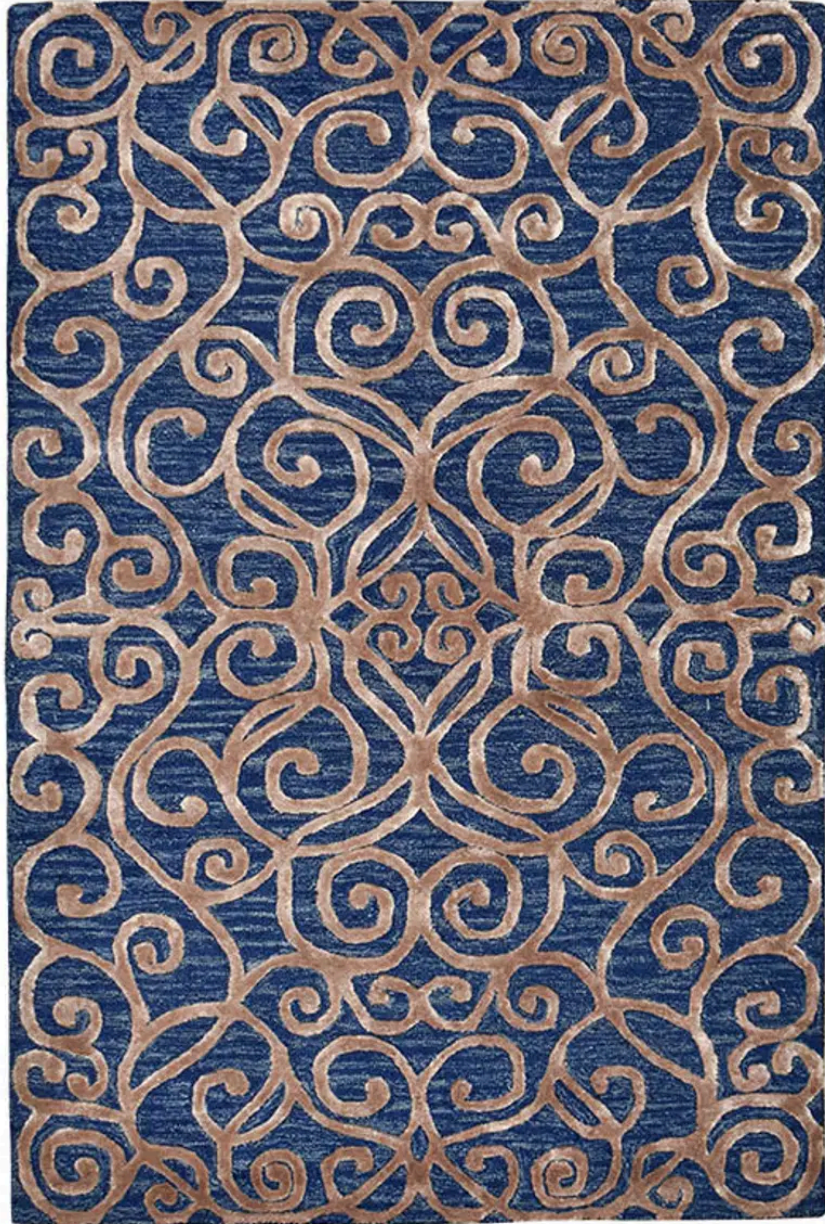

# Rug Rect

MODEL R8081 / WOOL/SILK

The description for this beautiful Rug Rect is not available at this time. If you require additional information for this product please call 1-866-860-1710 and talk with a sales representative at anytime.

**DIMENSIONS**

-

**COLOR**

-

WOOL/SILK

**PRICE**

**Please call**  
IN STOCK

**CONTACT**