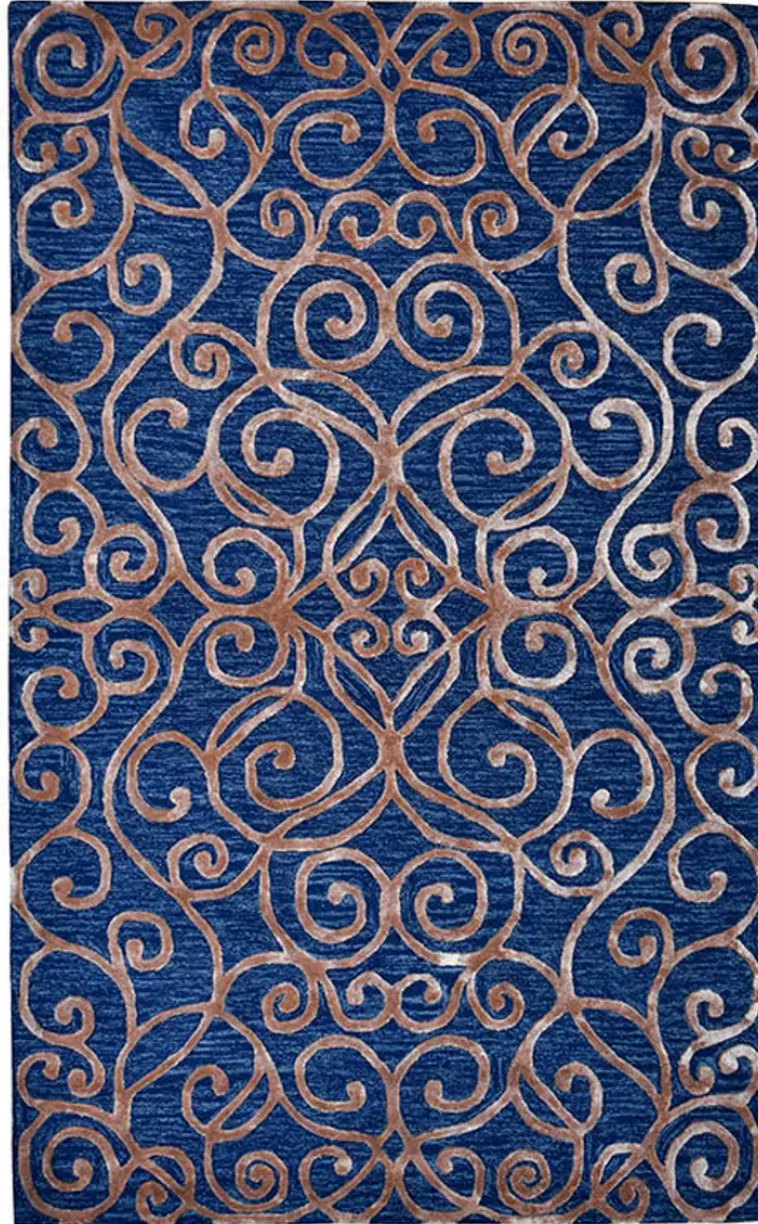

# Rug Rect

MODEL R8080 / WOOL/SILK

The description for this beautiful Rug Rect is not available at this time. If you require additional information for this product please call 1-866-860-1710 and talk with a sales representative at anytime.

**DIMENSIONS**

-

**COLOR**

-

WOOL/SILK

**PRICE**

**Please call**  
IN STOCK

**CONTACT**