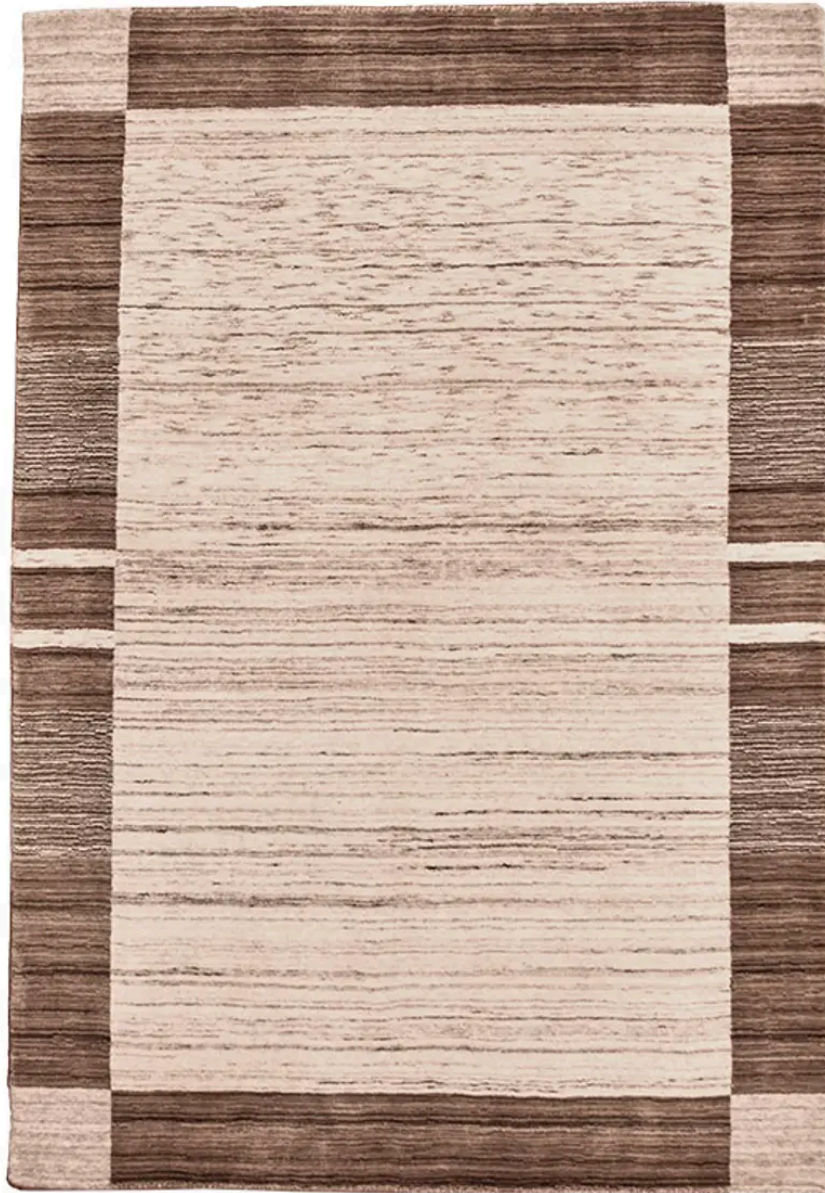

Rug Rect

MODEL R8074 / WOOL/SILK

The description for this beautiful Rug Rect is not available at this time. If you require additional information for this product please call 1-866-860-1710 and talk with a sales representative at anytime.

DIMENSIONS

-

COLOR

-

WOOL/SILK

PRICE

Please call

IN STOCK