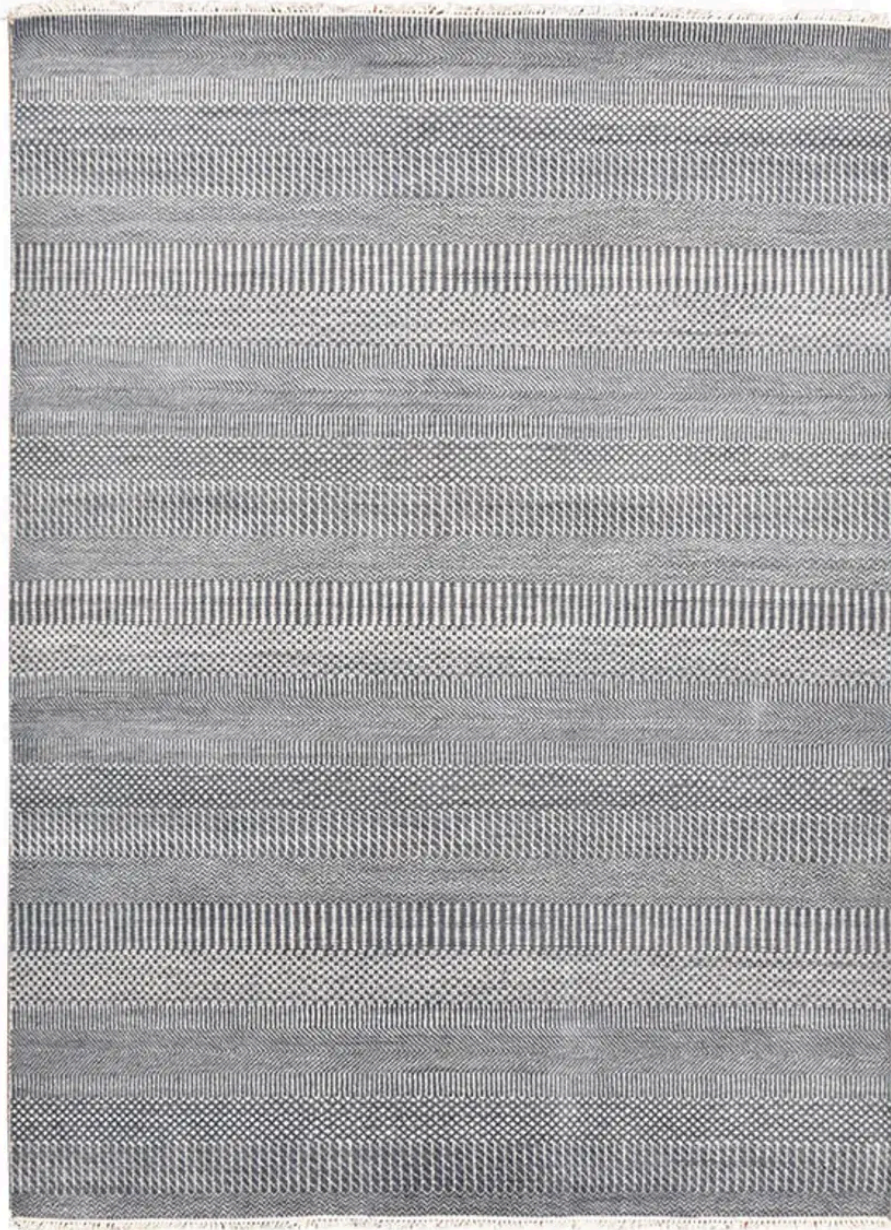

# Rug Rectangle

MODEL R8061 / WOOL/SILK

Beautiful hand knotted sawgrass patterned rug in an odd size of 4.5 × 7. If you require additional information for this product please call 1-866-860-1710 and talk with a sales representative at anytime.

**DIMENSIONS**

5" W x 7" D

**COLOR**

-  
WOOL/SILK

**AVAILABILITY**

OUT OF STOCK

**CONTACT**

(239) 277-0009 - sales@finesgallery.com  
Bonita Springs, Florida

### Rug Rectangle - R8061 (View 2)