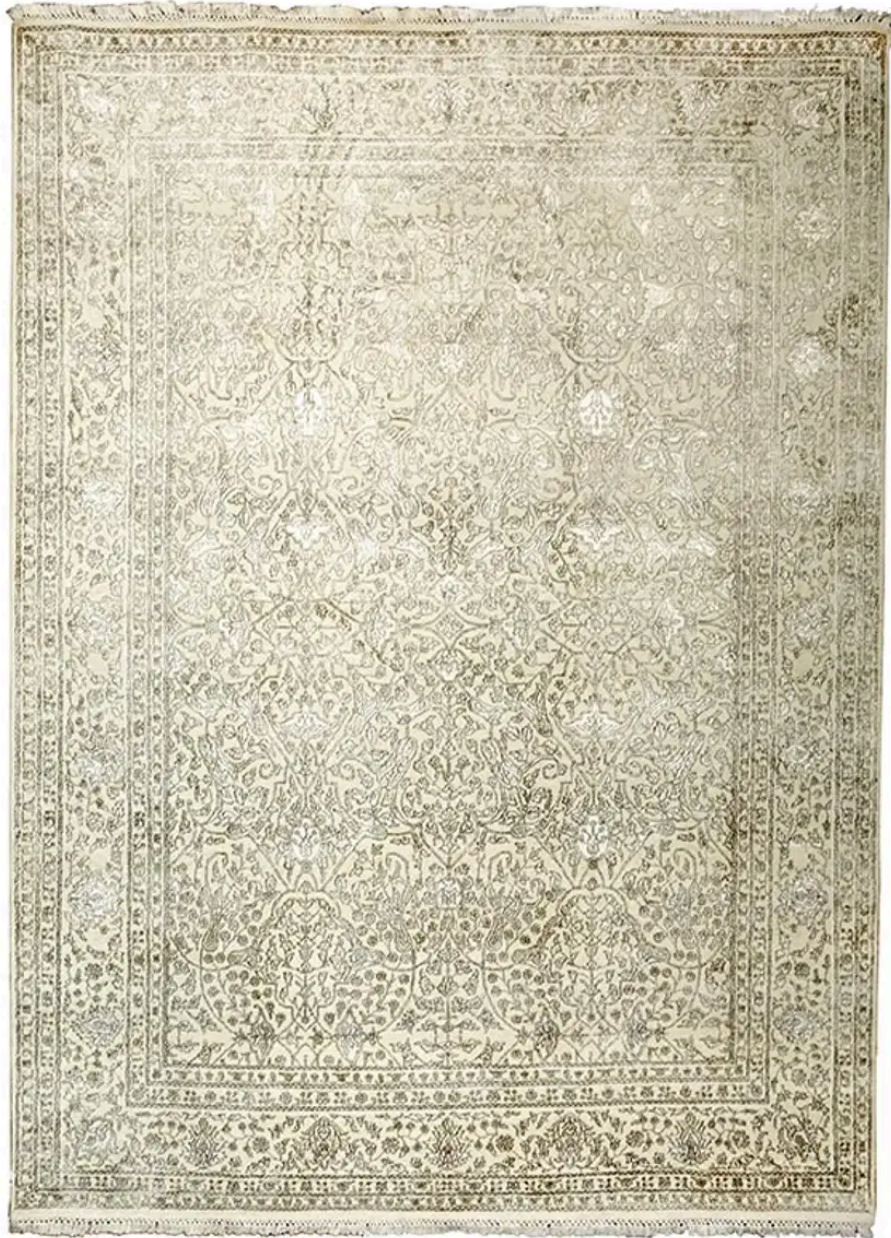

# Rug Rect

MODEL R8050 / WOOL/SILK

The description for this beautiful Rug Rect is not available at this time. If you require additional information for this product please call 1-866-860-1710 and talk with a sales representative at anytime.

**DIMENSIONS**

-

**COLOR**

-

WOOL/SILK

**AVAILABILITY**

OUT OF STOCK

**CONTACT**