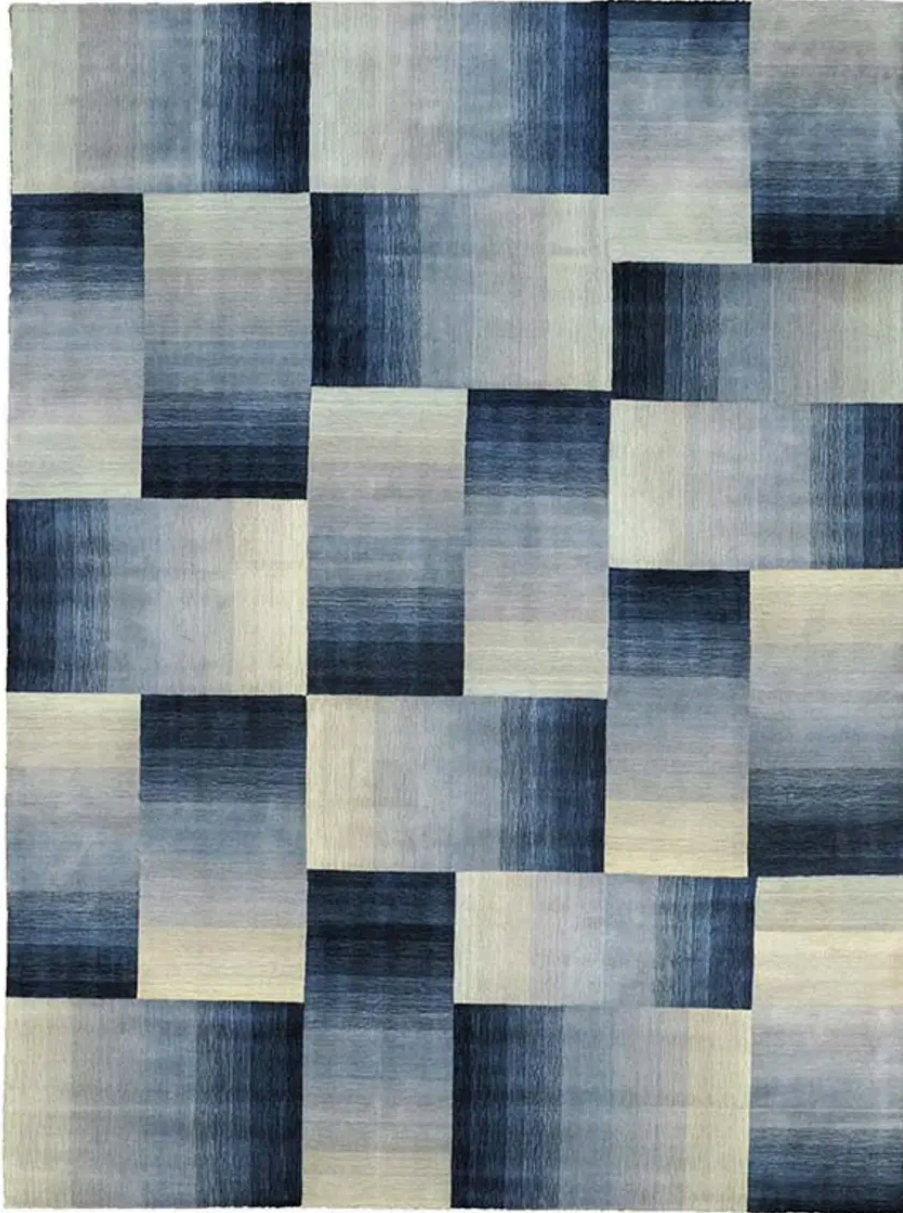

Rug Rect

MODEL R8002 / WOOL/SILK

Gradient blues from navy to pale blue then fading into a silver grey. This rug is hand loomed virgin wool. Please call 1-866-860-1710 and talk with a sales representative at anytime.

DIMENSIONS

9" W x 12" D

COLOR

-
WOOL/SILK

PRICE

\$2,250.00 ~~\$4,900.00~~

IN STOCK

CONTACT