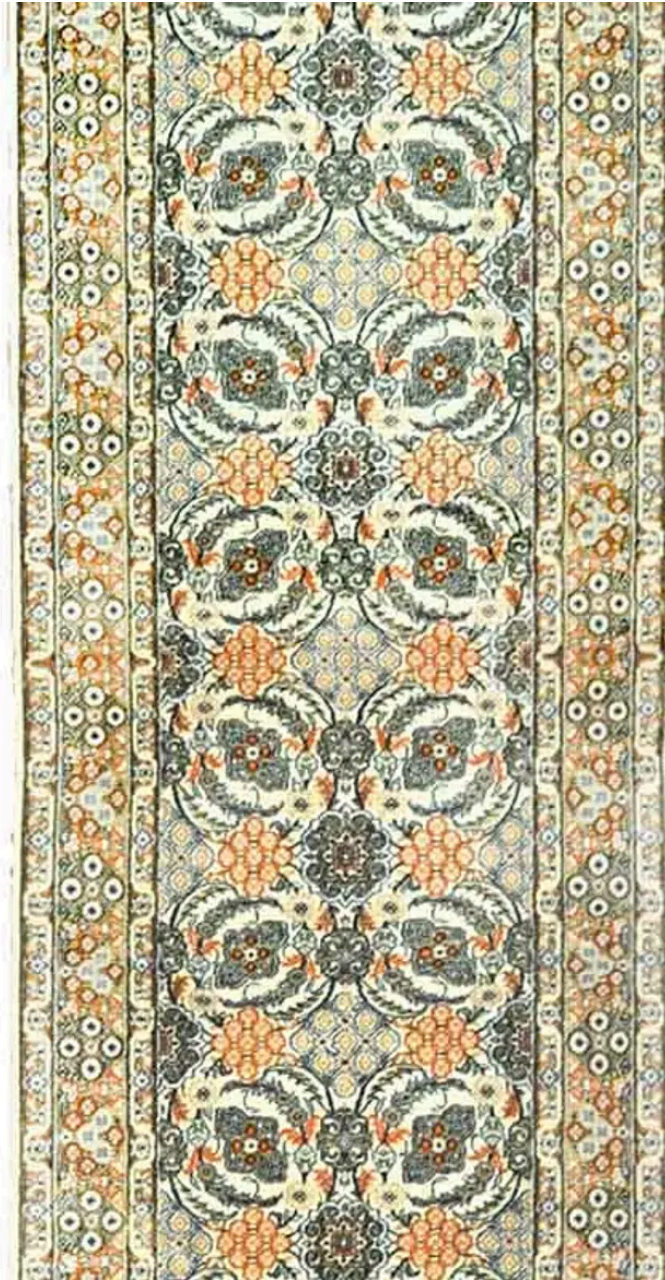

Rug Runner

MODEL R7945 / WOOL/SILK

Unique pattern in this hand knotted silk rug with an ivory field and jewel tone colors. Please call 1-866-860-1710 and talk with a sales representative at anytime.

DIMENSIONS

2.6" W x 12" D

COLOR

-
WOOL/SILK

AVAILABILITY

OUT OF STOCK

CONTACT

(239) 277-0009 - sales@finesgallery.com
Bonita Springs, Florida

WWW.FINESGALLERY.COM