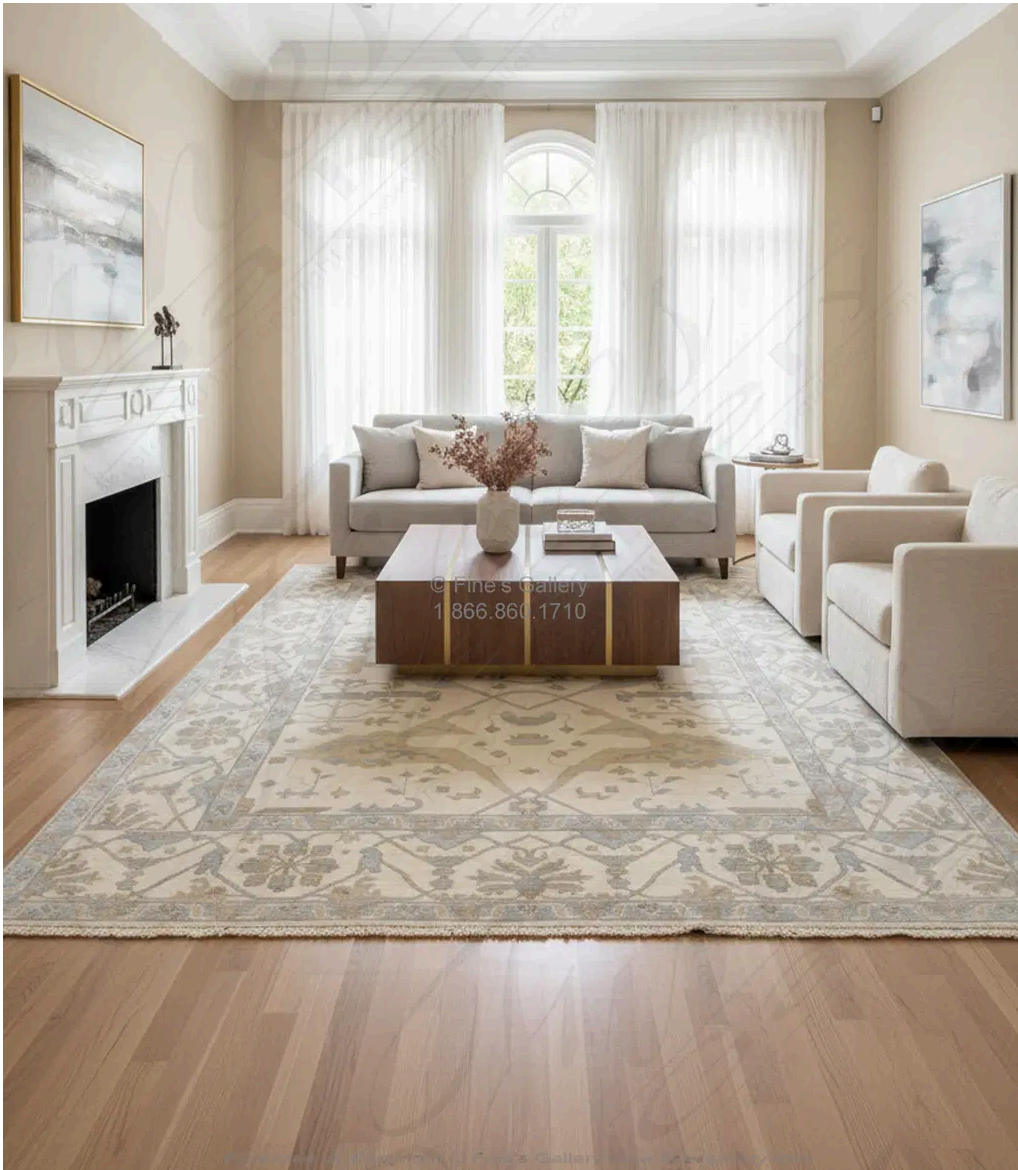

# Hand Knotted Wool Rug Rectangle - 9.1 x 11.2 Cream with Tan & Blue Classic Design

MODEL R7904 / WOOL/SILK

Cream color field with tan and blue in this classic hand knotted wool rug. This rug is an odd size of 9.1 x 11.2 Please call 1-866-860-1710 and talk with a sales representative at anytime.

**DIMENSIONS**

9' W x 12' D

**COLOR**

-

WOOL/SILK

**PRICE**

**\$2,850.00** ~~\$4,200.00~~

IN STOCK