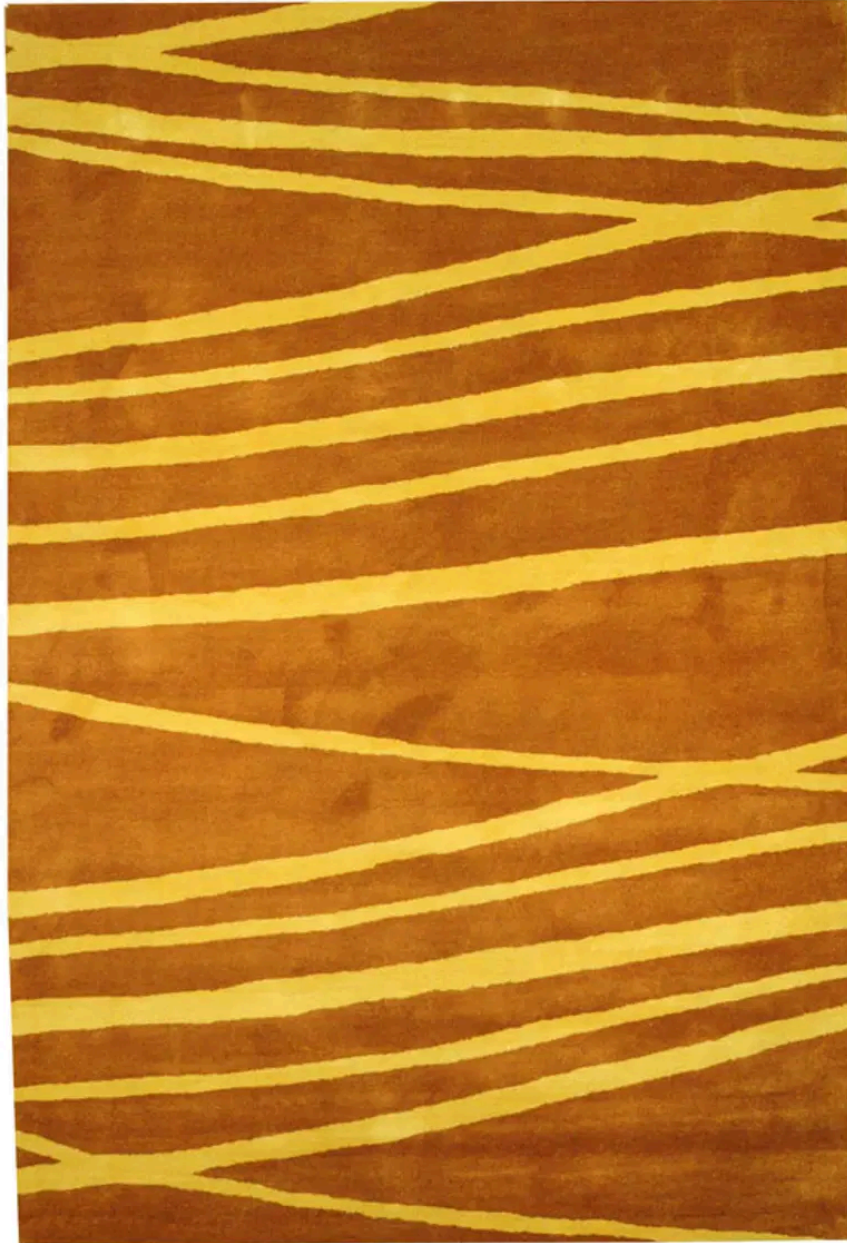

Rug Rectangle

MODEL R7842 / WOOL/SILK

Soft contemporary hand tufted wool rug with a brown field and gold accents. Please call 1-866-860-1710 for more information.

DIMENSIONS

6" W x 9" D

COLOR

-
WOOL/SILK

PRICE

\$625.00 ~~\$1,250.00~~
IN STOCK

CONTACT

(239) 277-0009 - sales@finesgallery.com
Bonita Springs, Florida

WWW.FINESGALLERY.COM

Model R7842
Page 1 of 2

Rug Rectangle - R7842 (View 2)