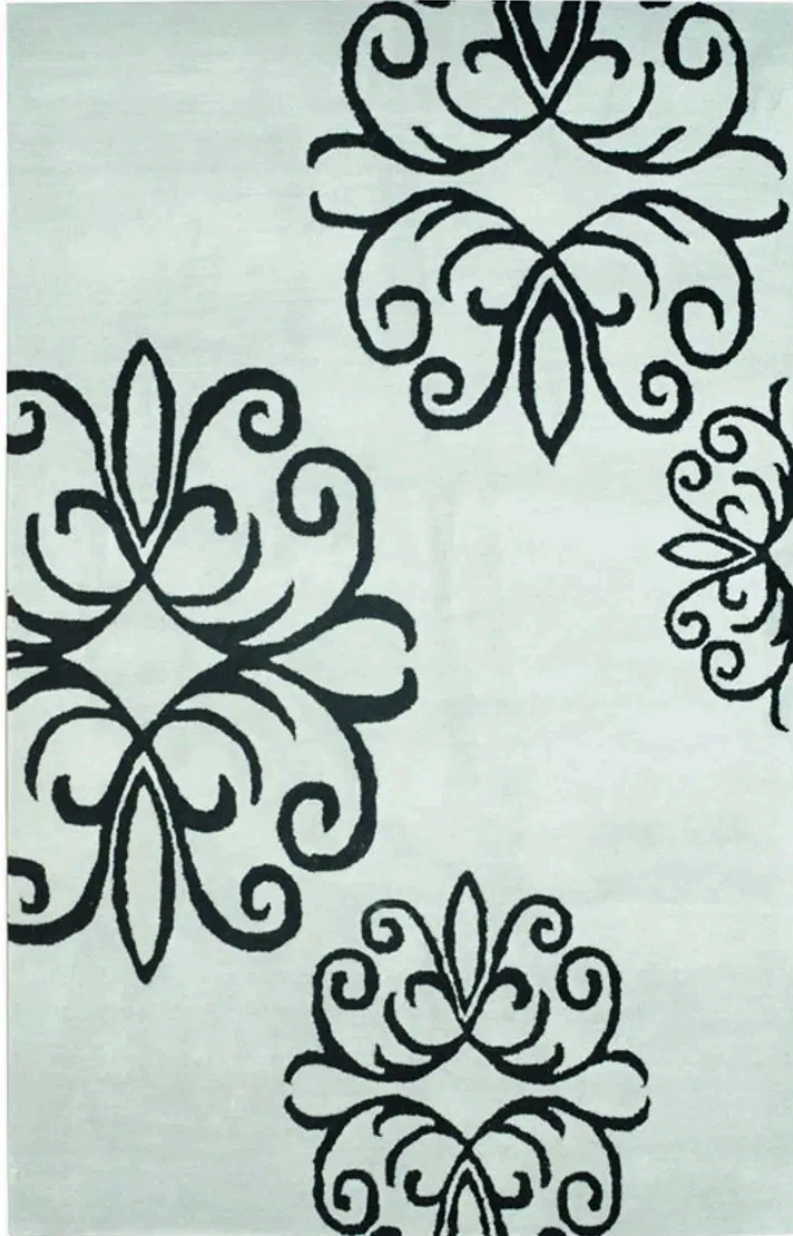

Rug Rectangle

MODEL R7840 / WOOL/SILK

Soft coastal design in hand tufted wool in grey and black. Please call 1-866-860-1710 for more information.

DIMENSIONS

5" W x 8" D

COLOR

-
WOOL/SILK

PRICE