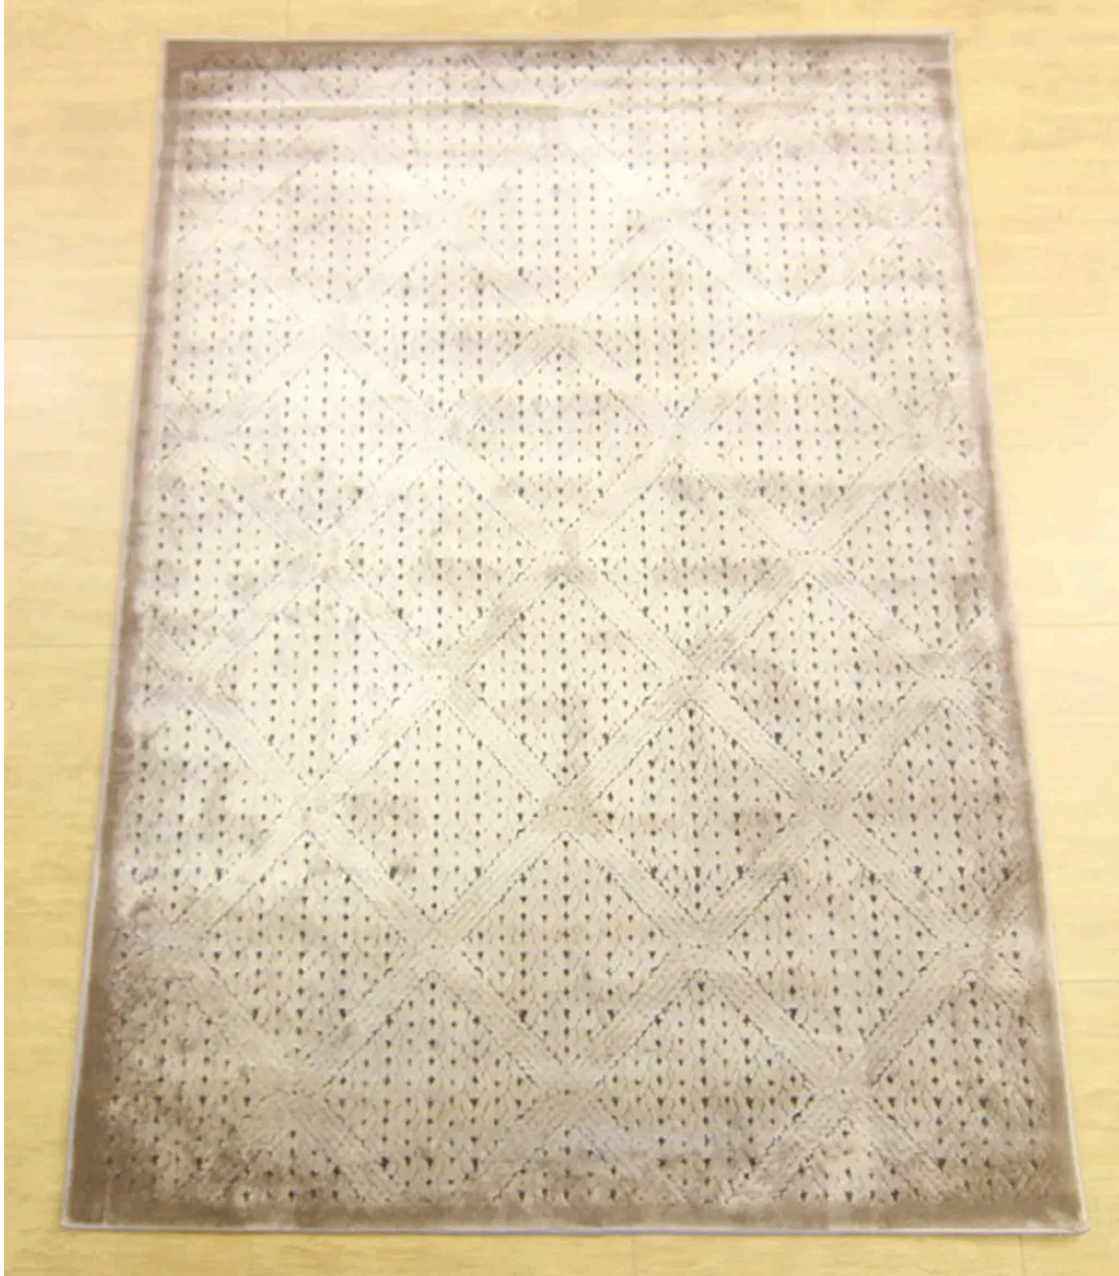

## Rug Rectangle

MODEL R7781 / WOOL/SILK

Beautiful modern beige brown 100% polypropylene rug. If you require additional information for this productz please call 1-866-860-1710 and talk with a sales representative at anytime.

**DIMENSIONS**

5" W x 8" D

**COLOR**

-  
WOOL/SILK

**AVAILABILITY**

OUT OF STOCK

**CONTACT**

(239) 277-0009 - sales@finesgallery.com  
Bonita Springs, Florida