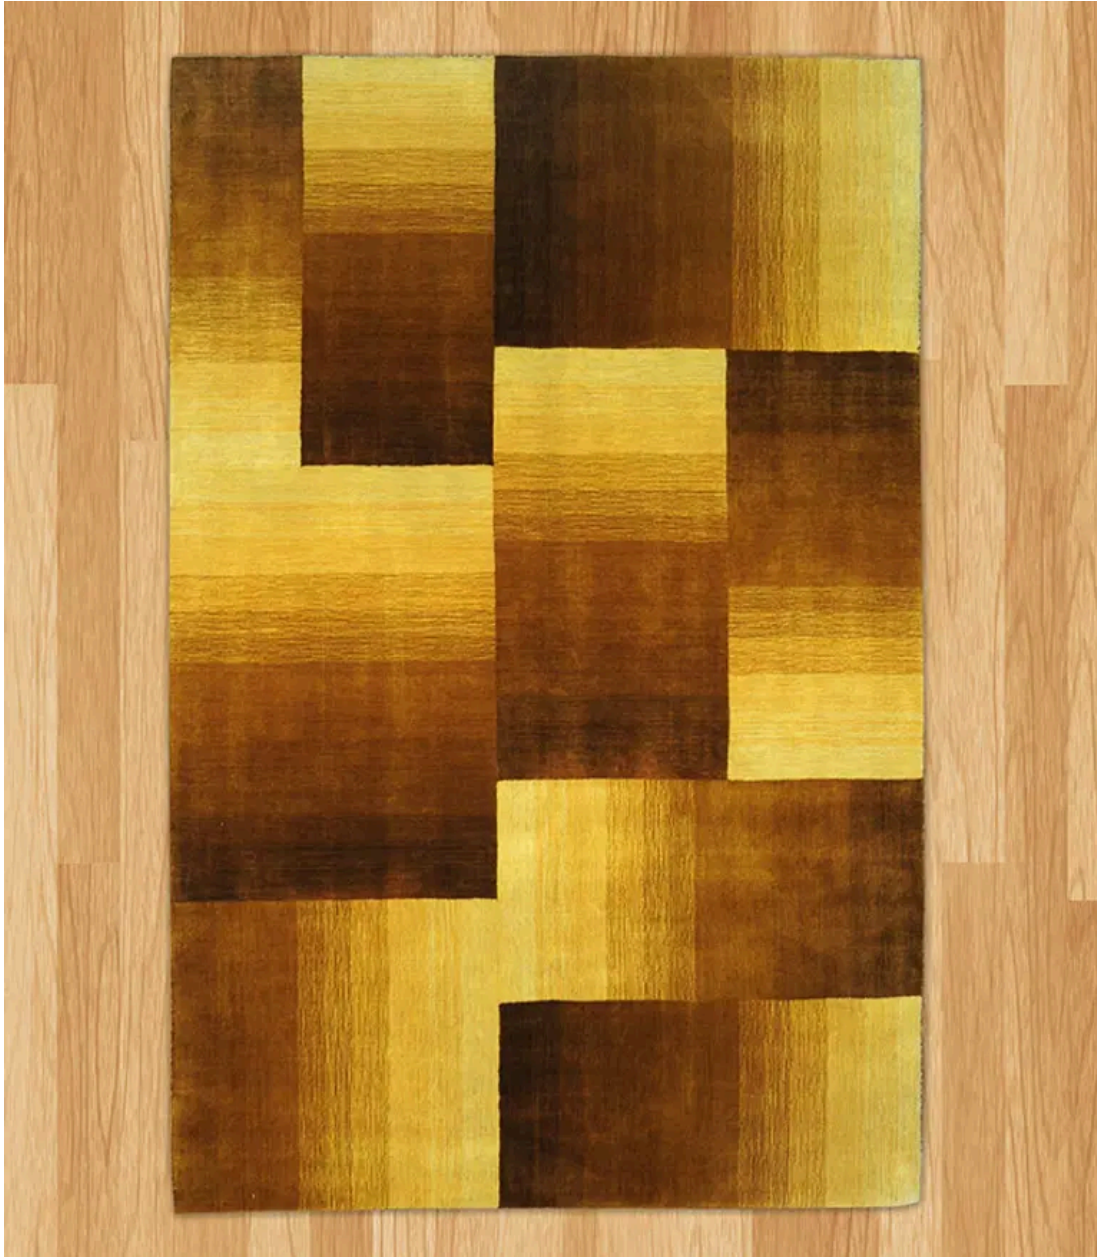

Rug Rectangle - R7723 (View 2)