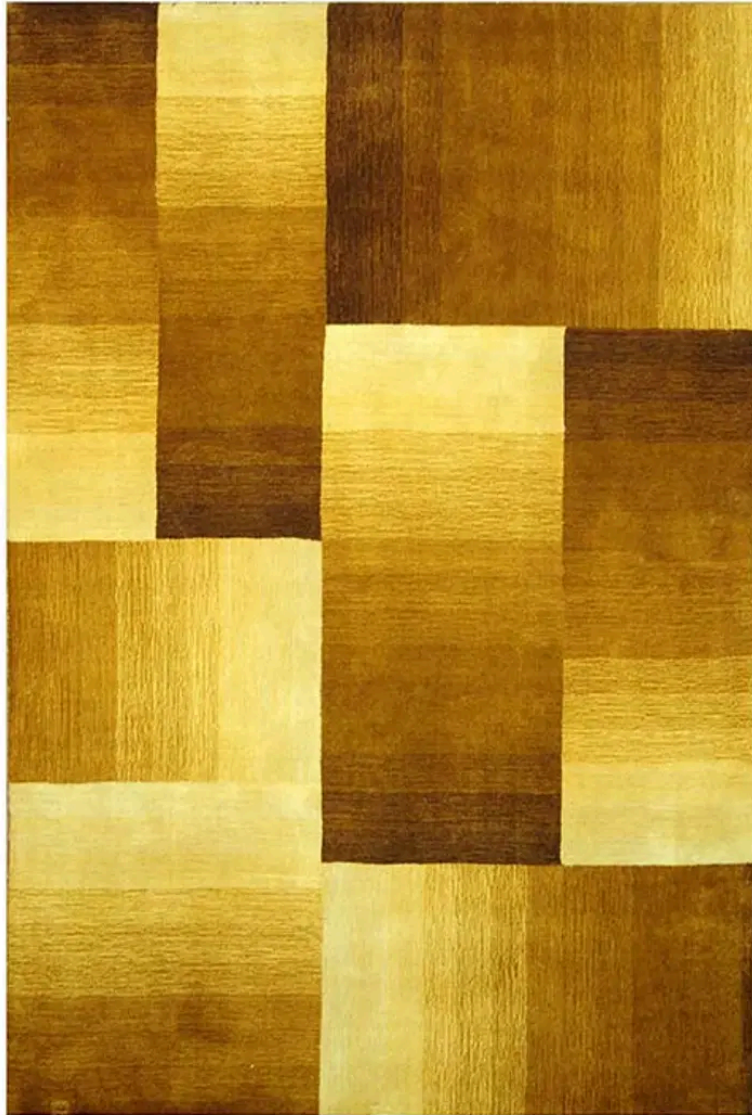

Rug Rectangle

MODEL R7721A / WOOL/SILK

Mild contemporary rug with geometric plackets of gradient colors ranging from medium brown to gold. Hand loomed wool.

Please call 1-866-860-1710 and talk with a sales representative at anytime.

DIMENSIONS

4" W x 6" D

COLOR

-
WOOL/SILK

PRICE

\$410.00 ~~\$850.00~~
IN STOCK

CONTACT

(239) 277-0009 - sales@finesgallery.com
Bonita Springs, Florida

WWW.FINESGALLERY.COM

Model R7721A
Page 1 of 2

Rug Rectangle - R7721A (View 2)