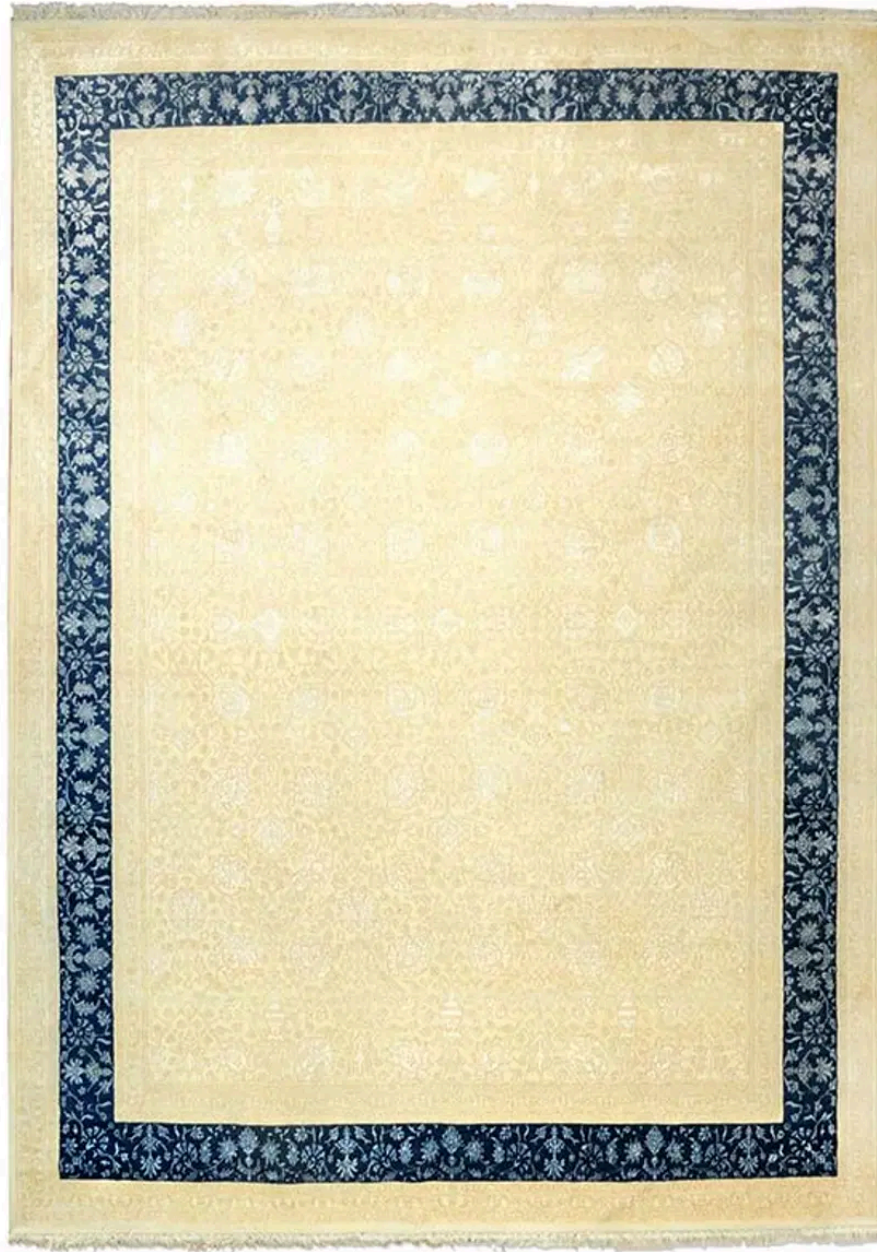

Rug Rectangle

MODEL R7668 / WOOL/SILK

Beautiful tone on tone border rug made of hand knotted wool with a raised pattern Please call 1-866-860-1710 and talk with a sales representative at anytime.

DIMENSIONS

9" W x 12" D

COLOR

-
WOOL/SILK

AVAILABILITY

OUT OF STOCK

CONTACT

(239) 277-0009 - sales@finesgallery.com
Bonita Springs, Florida

WWW.FINESGALLERY.COM

Model R7668
Page 1 of 2

Rug Rectangle - R7668 (View 2)