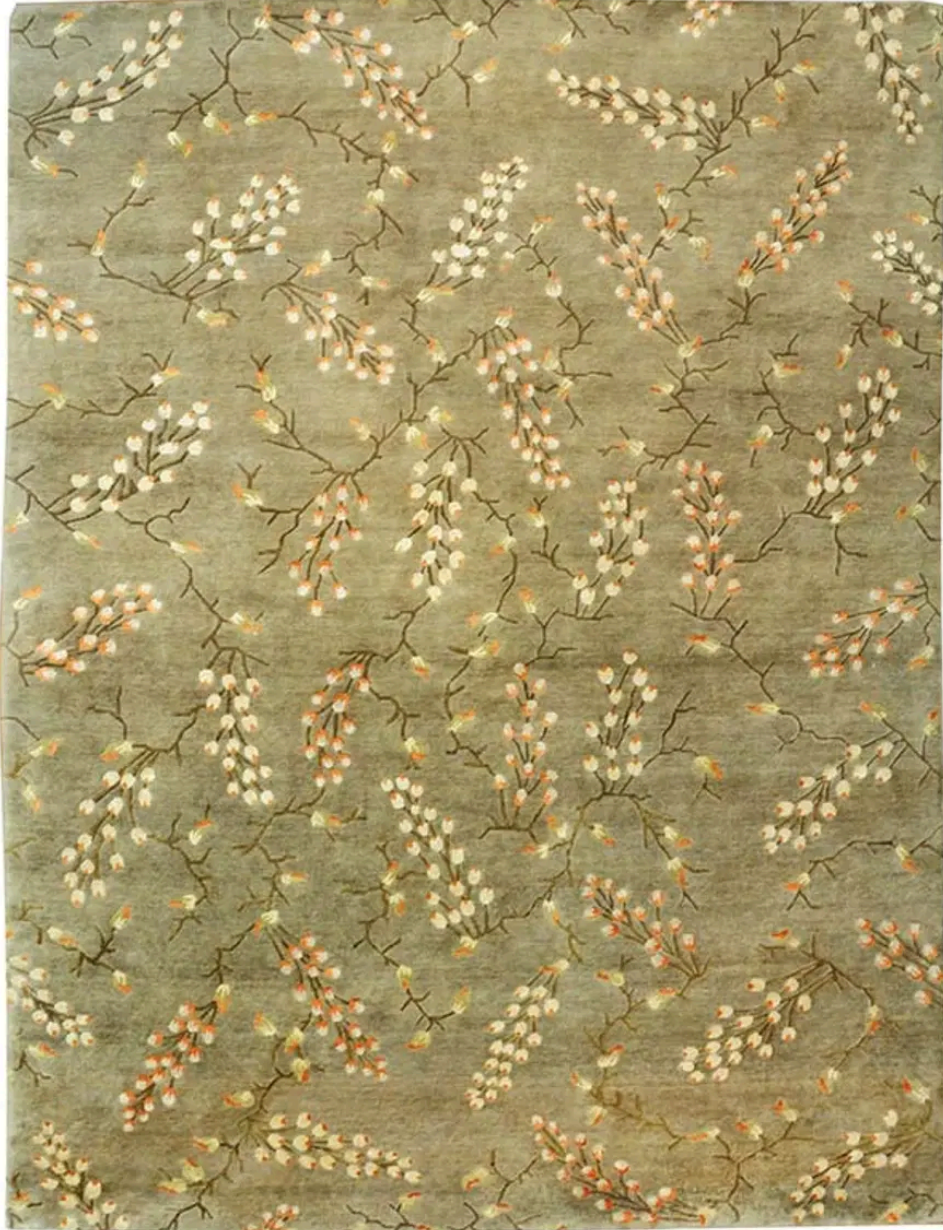

## Rug Rectangle

MODEL R7624 / WOOL/SILK

Medium grey hand knotted wool rug with a beautiful pattern of flower buds throughout. Please call 1-866-860-1710 and talk with a sales representative at anytime.

**DIMENSIONS**

9" W x 12" D

**COLOR**

-  
WOOL/SILK

**AVAILABILITY**

OUT OF STOCK

**CONTACT**

(239) 277-0009 - sales@finesgallery.com  
Bonita Springs, Florida

[WWW.FINESGALLERY.COM](http://WWW.FINESGALLERY.COM)

Model R7624  
Page 1 of 2

Rug Rectangle - R7624 (View 2)