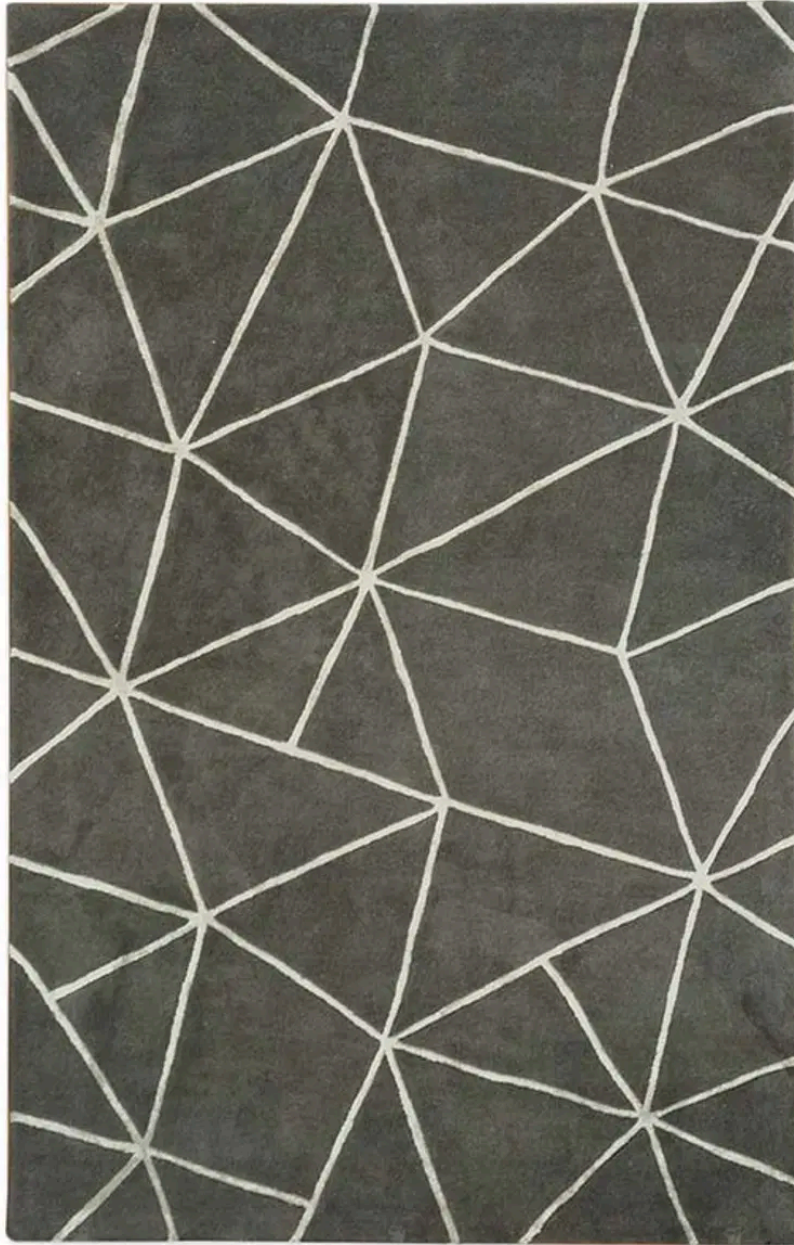

# Rug Rectangle

MODEL R7563 / WOOL/SILK

Grey hand tufted wool rug with an ivory pattern in a contemporary pattern. Please call 1-866-860-1710 and talk with a sales representative at anytime.

**DIMENSIONS**

5" W x 8" D

**COLOR**

-  
WOOL/SILK

**PRICE**

**\$660.00** ~~\$1,350.00~~  
IN STOCK

**CONTACT**

(239) 277-0009 - sales@finesgallery.com  
Bonita Springs, Florida

[WWW.FINESGALLERY.COM](http://WWW.FINESGALLERY.COM)

Model R7563  
Page 1 of 2

Rug Rectangle - R7563 (View 2)