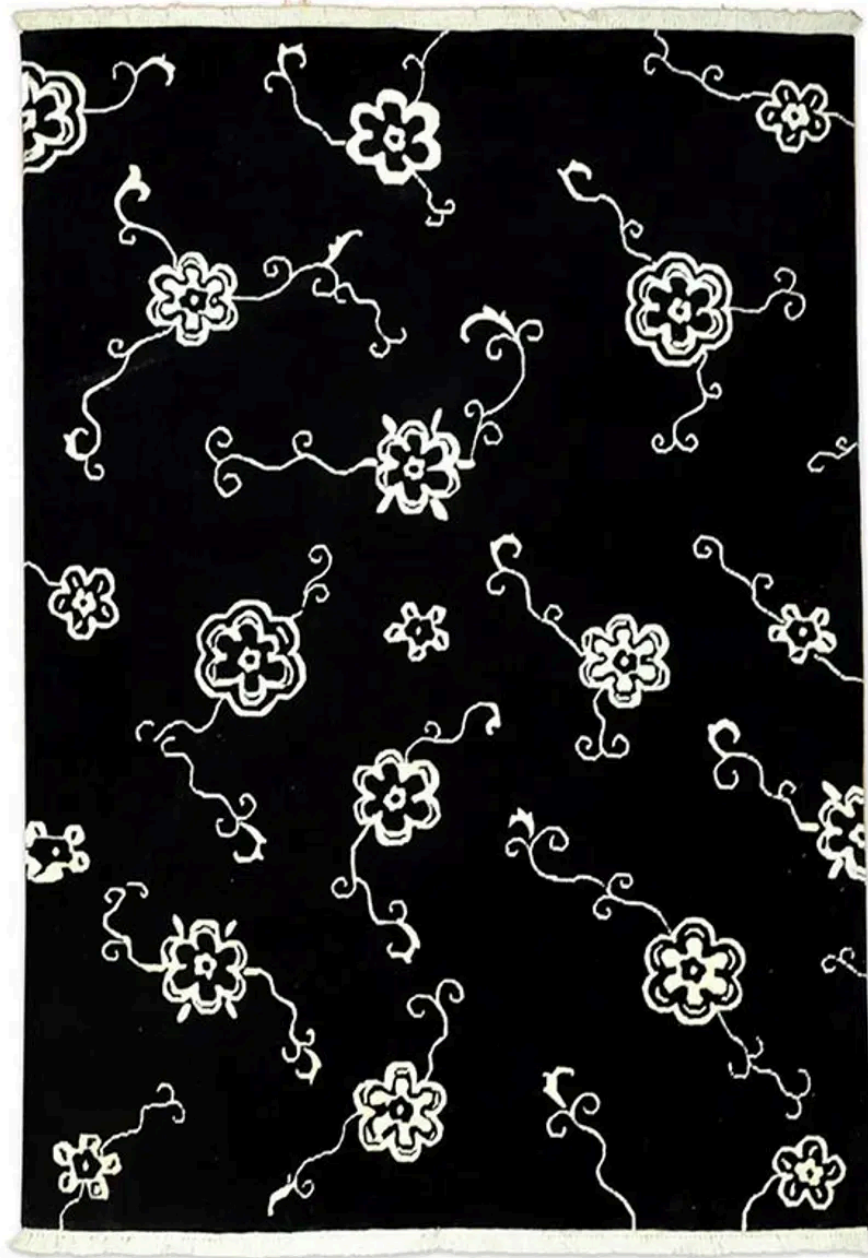

## Rug Rectangle

MODEL R7545 / WOOL/SILK

Plush black and ivory tone on tone pattern wool rug is an odd size of 4.7 × 6.6 Please call 1-866-860-1710 and talk with a sales representative at anytime.

**DIMENSIONS**

4" W x 6" D

**COLOR**

-  
WOOL/SILK

**AVAILABILITY**

OUT OF STOCK

**CONTACT**

(239) 277-0009 - sales@finesgallery.com  
Bonita Springs, Florida

[WWW.FINESGALLERY.COM](http://WWW.FINESGALLERY.COM)

Model R7545  
Page 1 of 2

Rug Rectangle - R7545 (View 2)