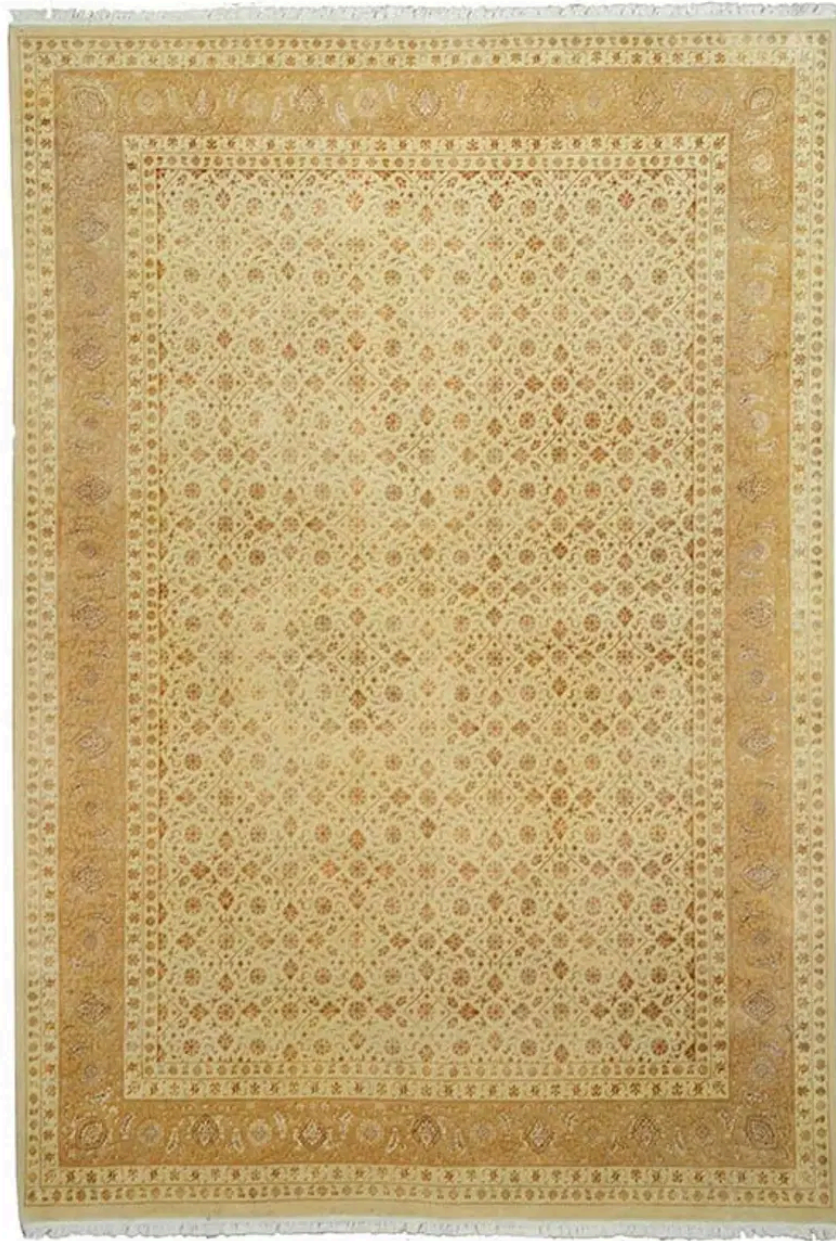

Rug Rectangle

MODEL R7499 / WOOL/SILK

Tone on tone transitional wool rug in colors ranging from beige to brown. Please call 1-866-860-1710 and talk with a sales representative at anytime.

DIMENSIONS

5" W x 8" D

COLOR

-
WOOL/SILK

PRICE

\$1,680.00 ~~\$3,360.00~~

IN STOCK

CONTACT

(239) 277-0009 - sales@finesgallery.com
Bonita Springs, Florida

WWW.FINESGALLERY.COM

Model R7499

Page 1 of 2

Rug Rectangle - R7499 (View 2)