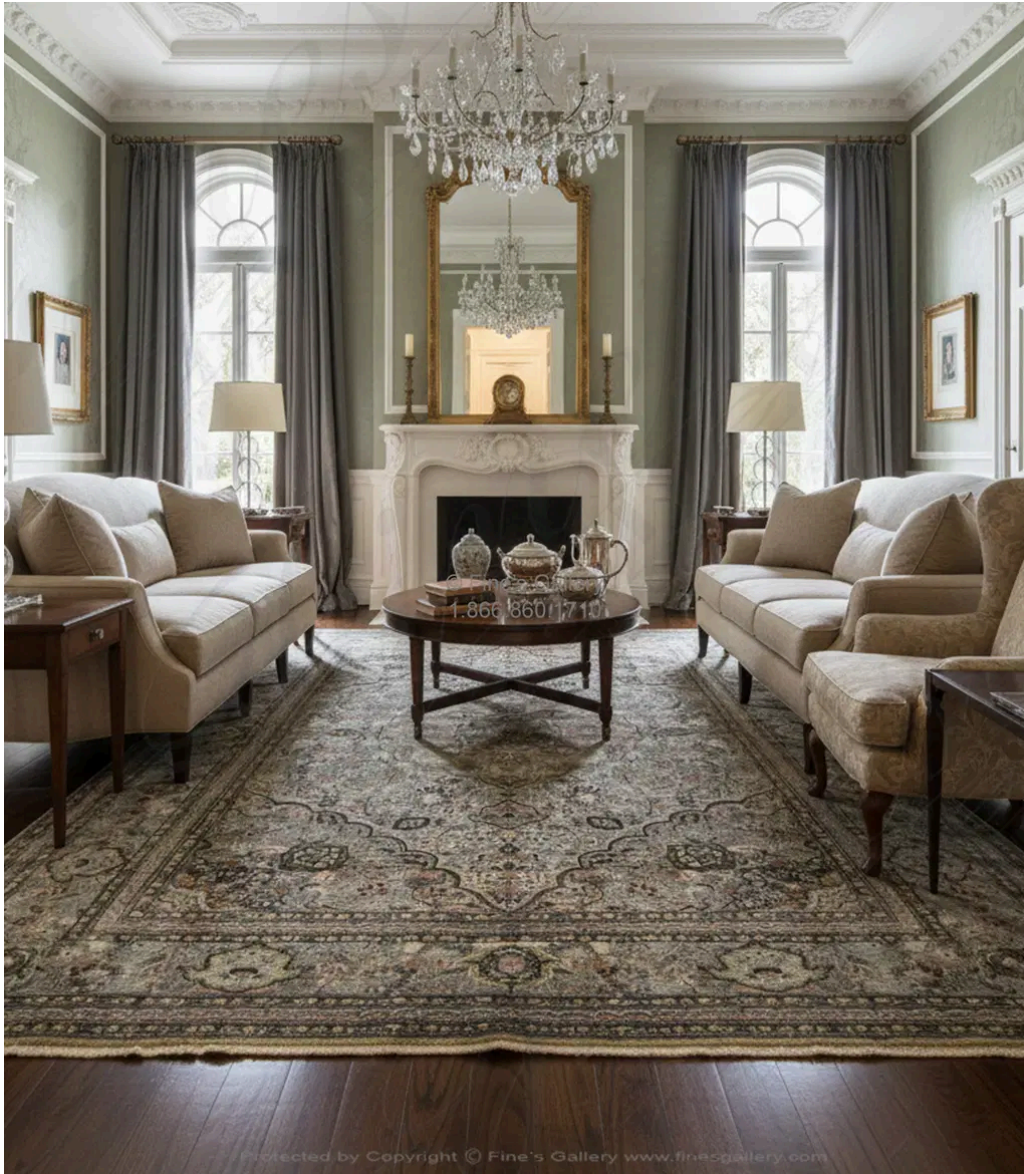

Hand Knotted Silk Rug Rectangle - Ivory, Yellow and Blue with Chocolate Accents - Luxury Area Rug

MODEL R7478A / WOOL/SILK

Exquisite Hand-Knotted Silk Area Rug in Ivory, Yellow and Blue with Chocolate Accents - Luxury Rectangle Carpet with Stunning Artisanal Craftsmanship for Living Room, Dining Room or Bedroom - Premium Quality Heirloom Piece from Fine's Gallery

DIMENSIONS

11" W x 17" D

COLOR

-

WOOL/SILK

PRICE

\$12,500.00

IN STOCK