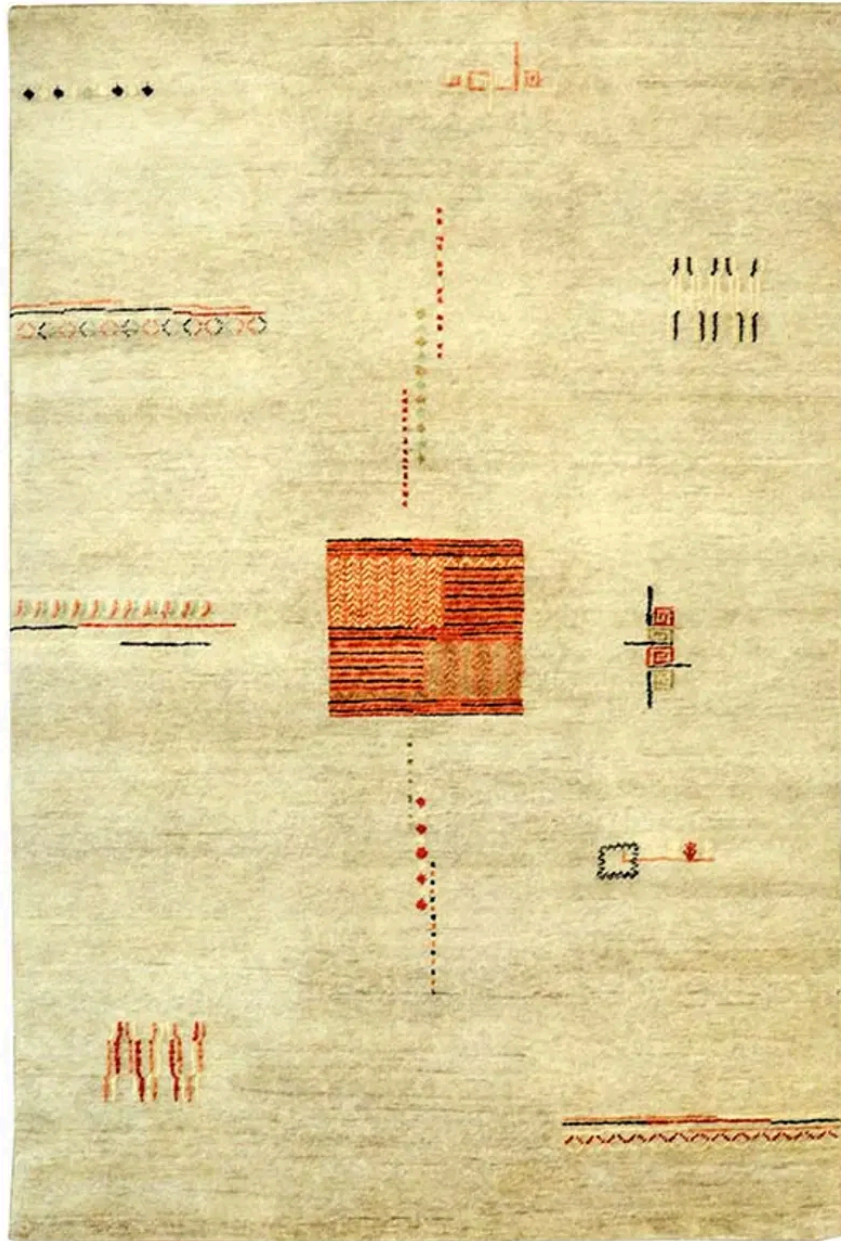

Rug Rectangle

MODEL R7475 / WOOL/SILK

Pale grey gradient field with an abstract pattern in reds and black in this hand knotted wool rug. This rug is an odd size of 5.6 × 8.5 Please call 1-866-860-1710 and talk with a sales representative at anytime.

DIMENSIONS

6" W x 9" D

COLOR

-
WOOL/SILK

PRICE

\$950.00 ~~\$1,100.00~~
IN STOCK

CONTACT

(239) 277-0009 - sales@finesgallery.com
Bonita Springs, Florida