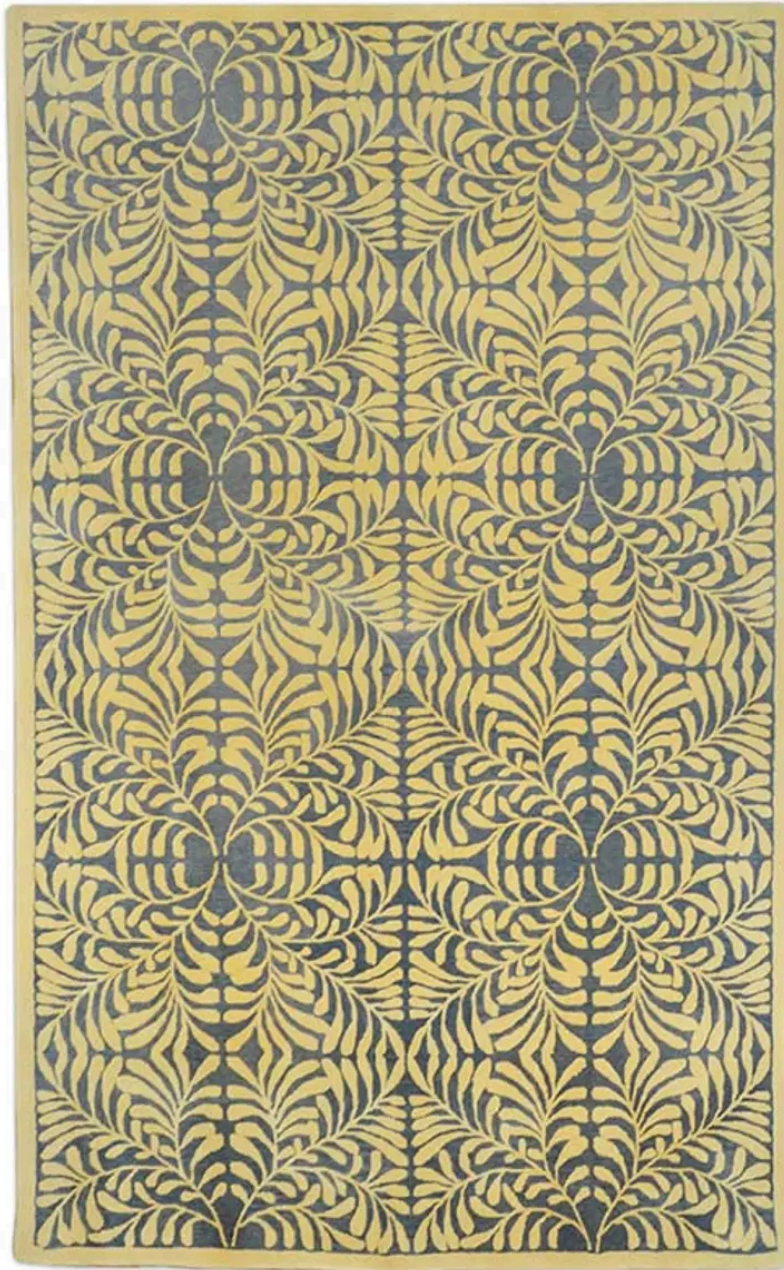

Rug Rectangle

MODEL R7451 / WOOL/SILK

Hand tufted wool in blue with a yellow pattern. Please call 1-866-860-1710 and talk with a sales representative at anytime.

DIMENSIONS

5" W x 8" D

COLOR

-
WOOL/SILK

PRICE

\$400.00 ~~950.00~~
IN STOCK

CONTACT

(239) 277-0009 - sales@finesgallery.com
Bonita Springs, Florida

WWW.FINESGALLERY.COM

Model R7451
Page 1 of 2

Rug Rectangle - R7451 (View 2)