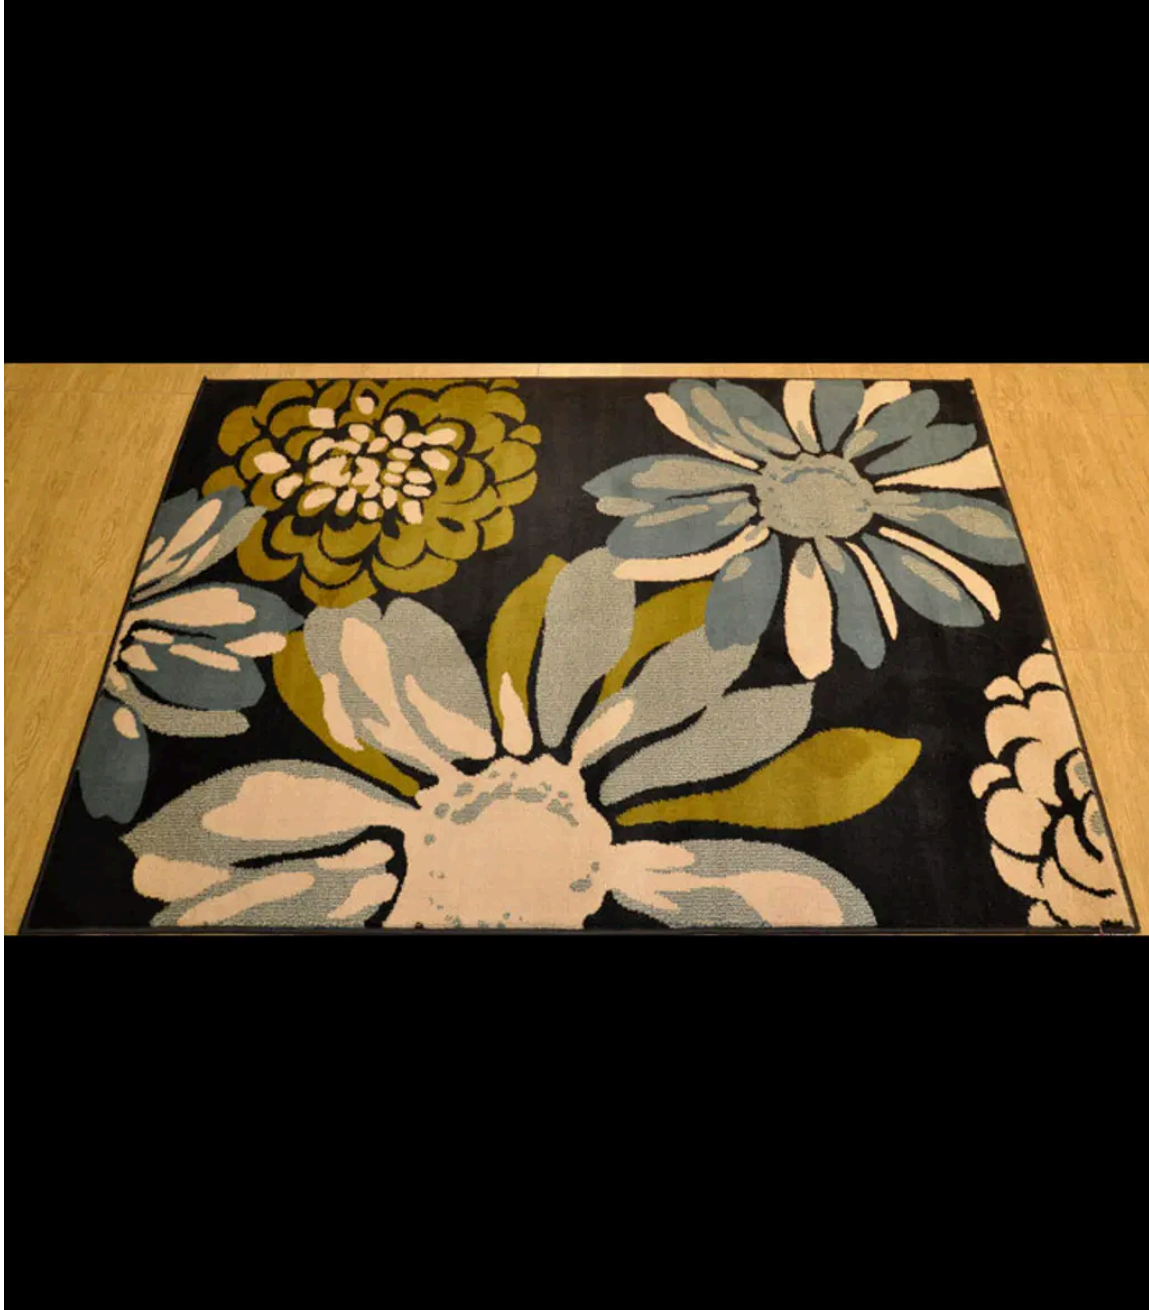

## Rug Rectangle

MODEL R7332 / WOOL/SILK

Easy care polyester with a contemporary flair. Call 1-866-860-1710 and talk with a sales representative at anytime.

**DIMENSIONS**

4" W x 6" D

**COLOR**

-  
WOOL/SILK