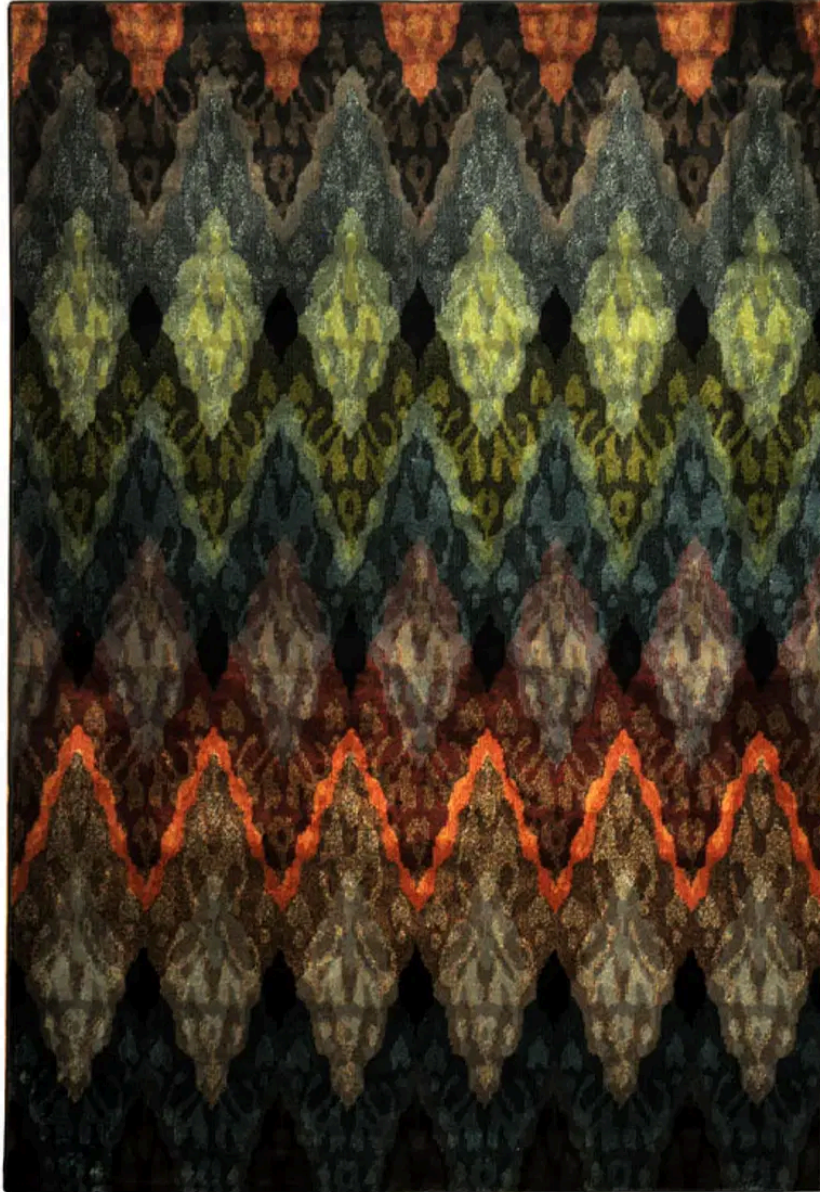

## Rug Rectangle

MODEL R7331 / WOOL/SILK

Gradient chevron design with black orange and reds in an easy to maintain nylon. This rug is an odd size of 6.7 × 9.6. Please call 1-866-860-1710 for more information

**DIMENSIONS**

6" W x 9" D

**COLOR**

-  
WOOL/SILK

**PRICE**

**\$350.00** ~~\$700.00~~  
IN STOCK

**CONTACT**

(239) 277-0009 - sales@finesgallery.com  
Bonita Springs, Florida