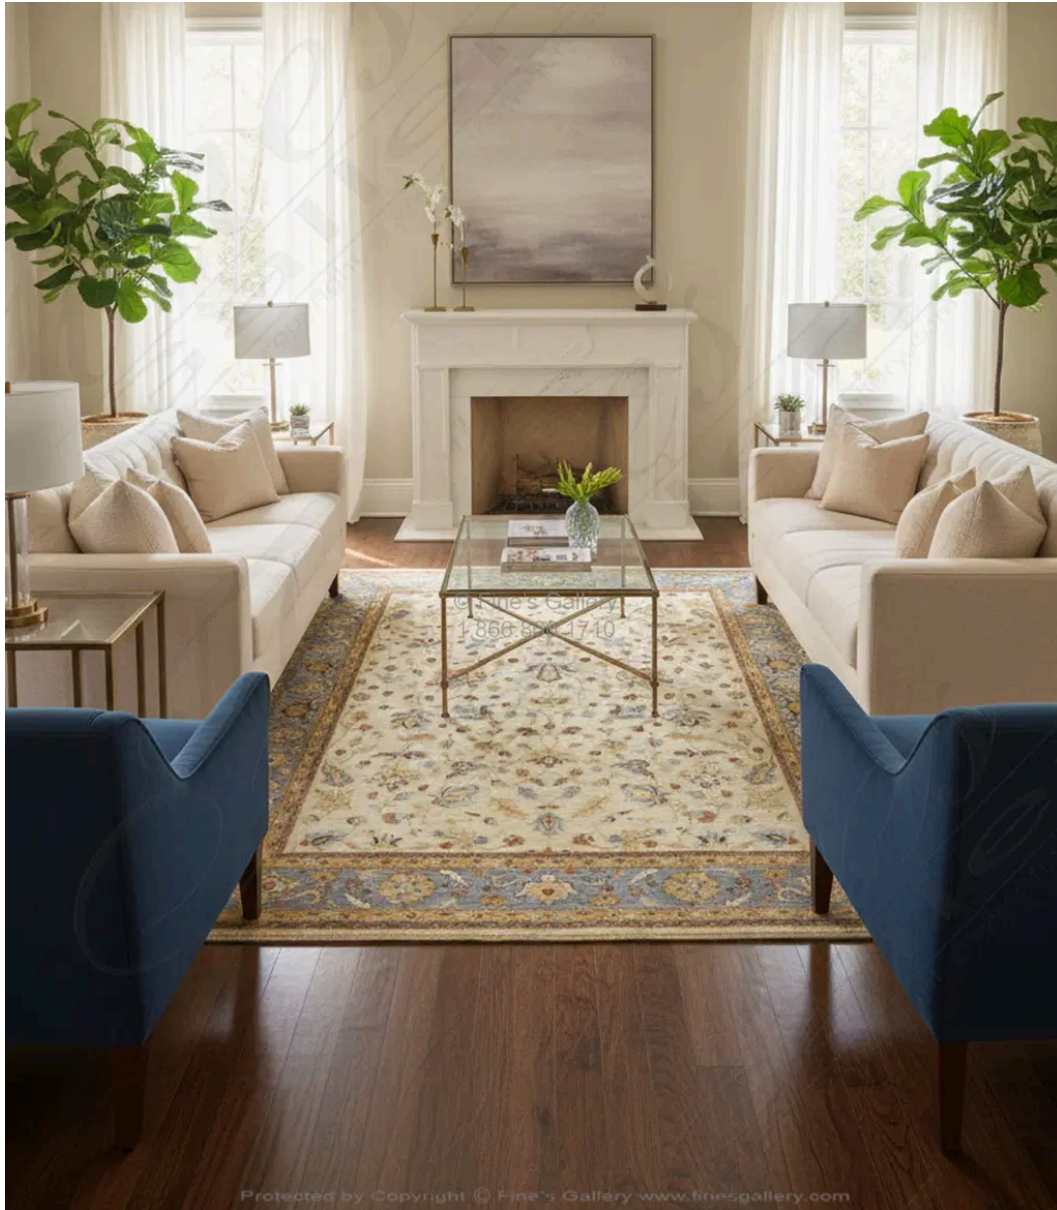

Hand Knotted Cream & Sky Blue Rectangular Rug with Gold, Rust & Black Accents - Fine's Gallery

MODEL R7136 / WOOL/SILK

Cream and sky blue hand knotted rug with gold and rust and black accents. Please call 1-866-860-1710 and talk with a sales representative at anytime.

Protected by Copyright © Fine's Gallery www.finesgallery.com

DIMENSIONS

8" W x 10" D

COLOR

-

WOOL/SILK

PRICE

\$2,750.00 ~~\$5,500.00~~