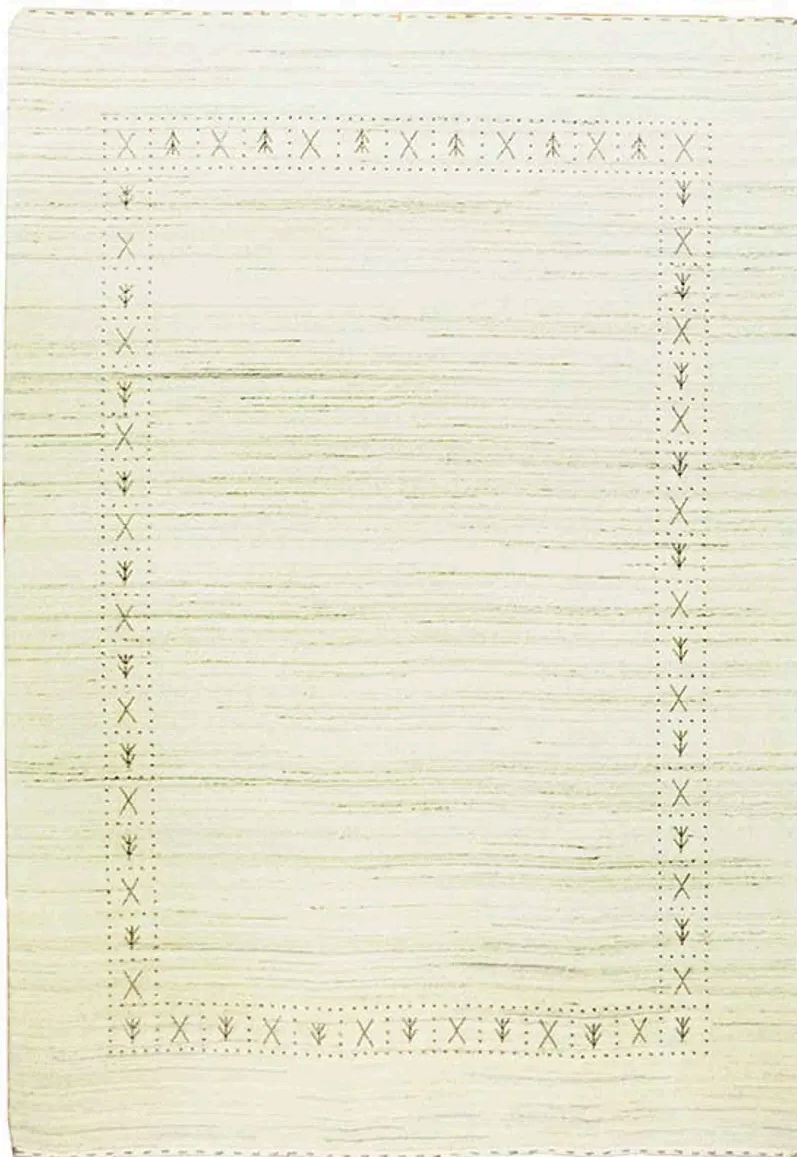

Rug Rectangle

MODEL R7130 / WOOL/SILK

Gradient cream and grey with a tribal border in this hand loomed wool rug. This rug is an odd size of 6 × 8 Please call 1-866-860-1710 and talk with a sales representative at anytime.

DIMENSIONS

6" W x 9" D

COLOR

-
WOOL/SILK

PRICE

\$1,300.00 ~~\$2,700.00~~

IN STOCK

CONTACT

(239) 277-0009 - sales@finesgallery.com
Bonita Springs, Florida

WWW.FINESGALLERY.COM

Model R7130
Page 1 of 2

Rug Rectangle - R7130 (View 2)