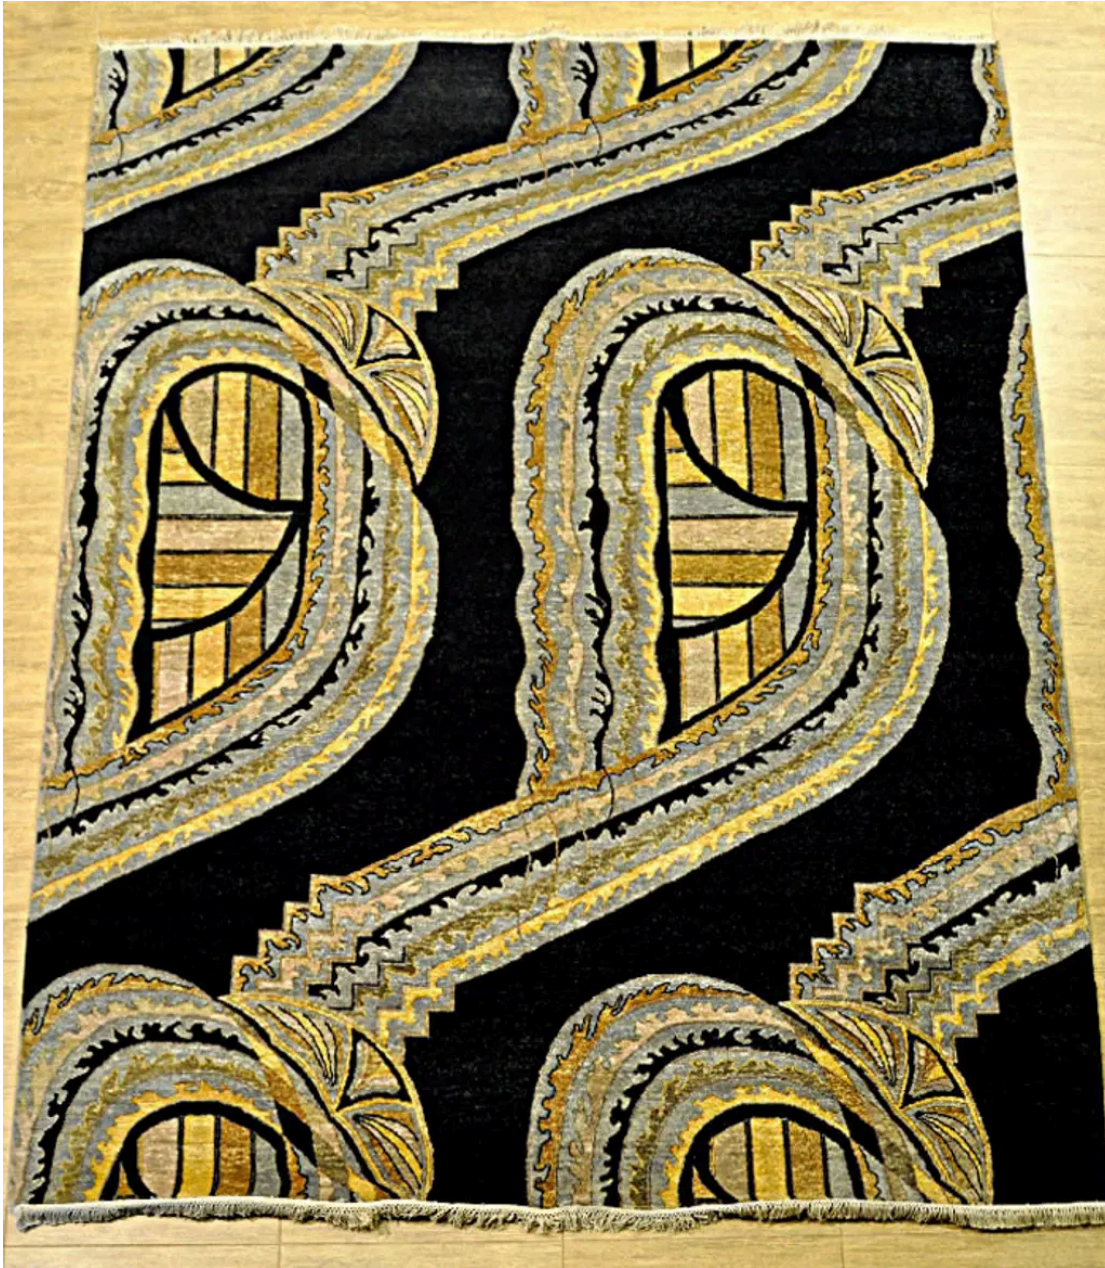

Rug Rectangle

MODEL R7092 / WOOL/SILK

Hand tufted cream traditional rug in earth tone wool. The actual size of this rug is 3.6 × 5.6 Call 1-866-860-1710 and talk with a sales representative at anytime.

DIMENSIONS

4" W x 6" D

COLOR

-
WOOL/SILK

PRICE

\$270.00 ~~600.00~~

IN STOCK

CONTACT

(239) 277-0009 - sales@finesgallery.com
Bonita Springs, Florida

WWW.FINESGALLERY.COM

Model R7092

Page 1 of 2

Rug Rectangle - R7092 (View 2)