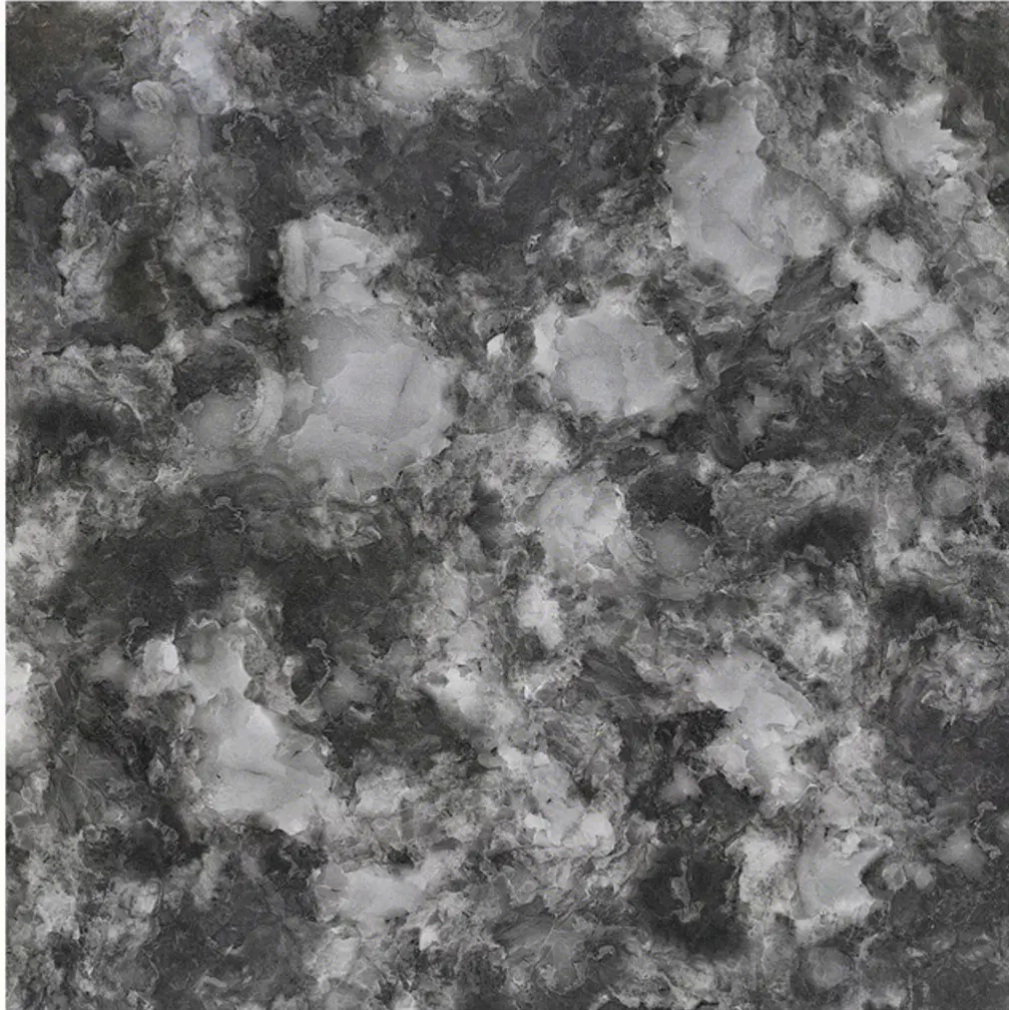

Porcelain Tile PT-02

MODEL PT-02 / HAND-CRAFTED MARBLE

The description for this beautiful Porcelain Tile PT-02 is not available at this time. If you require additional information for this product please call 1-866-860-1710 and talk with a sales representative at anytime.

DIMENSIONS

31.5" W x 32" H x 0.5" D

COLOR

-
MARBLE

AVAILABILITY

OUT OF STOCK

CONTACT

(239) 277-0009 - sales@finesgallery.com
Bonita Springs, Florida