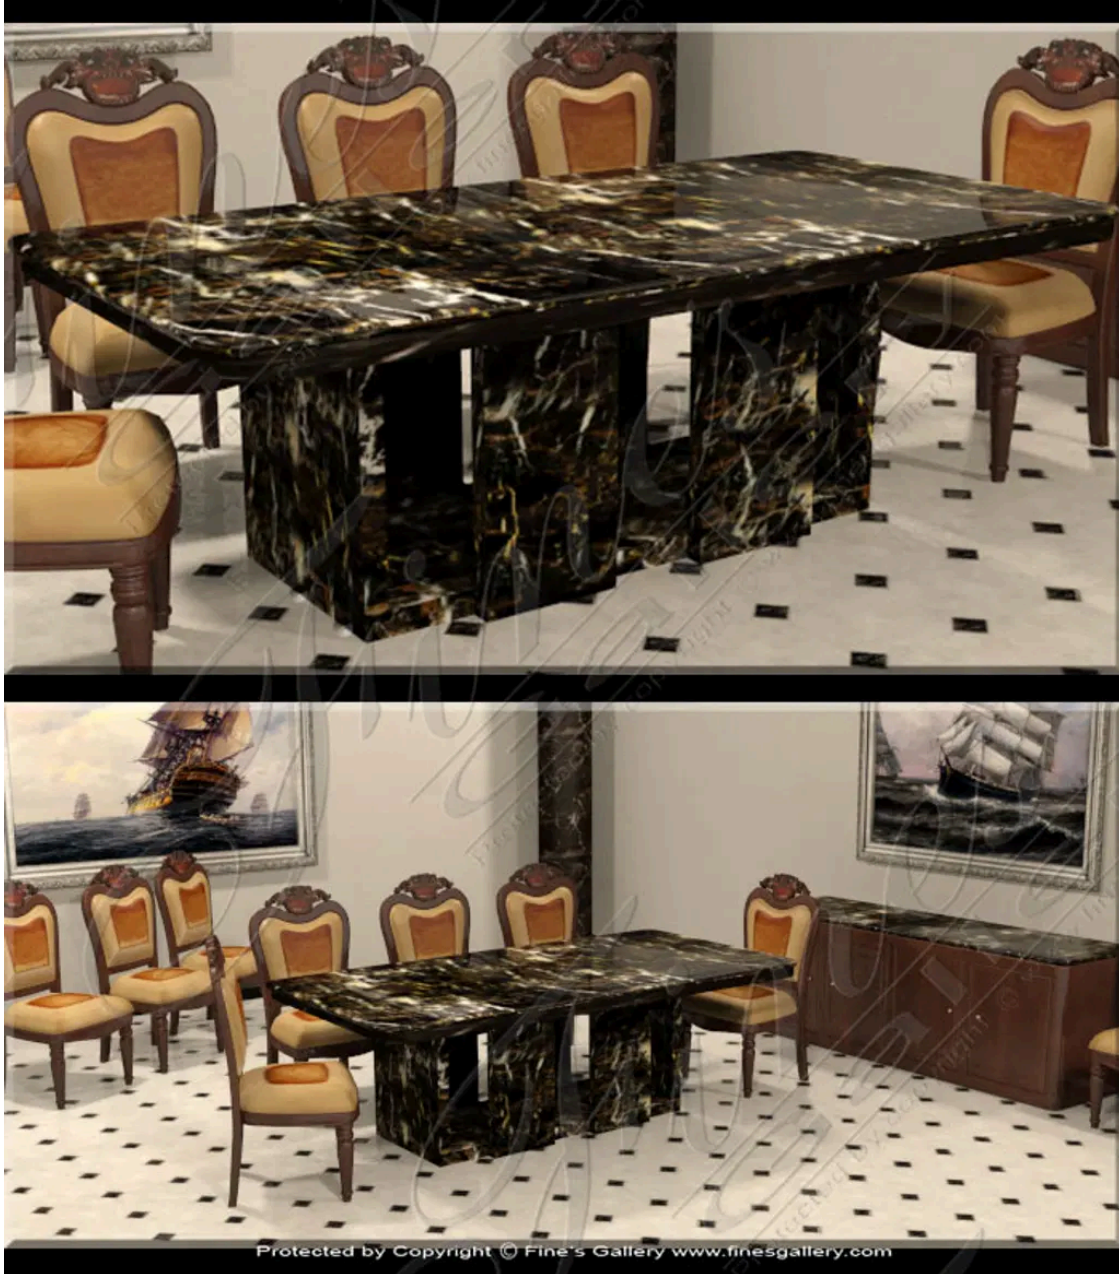

Marble Table

MODEL MT-210 / HAND-CRAFTED MARBLE

The description for this beautiful Marble Table is not available at this time. If you require additional information for this product please call 1-866-860-1710 and talk with a sales representative at anytime.

DIMENSIONS

48" W x 34" H x 72" D

COLOR

-
MARBLE

AVAILABILITY

OUT OF STOCK

CONTACT

(239) 277-0009 - sales@finesgallery.com
Bonita Springs, Florida