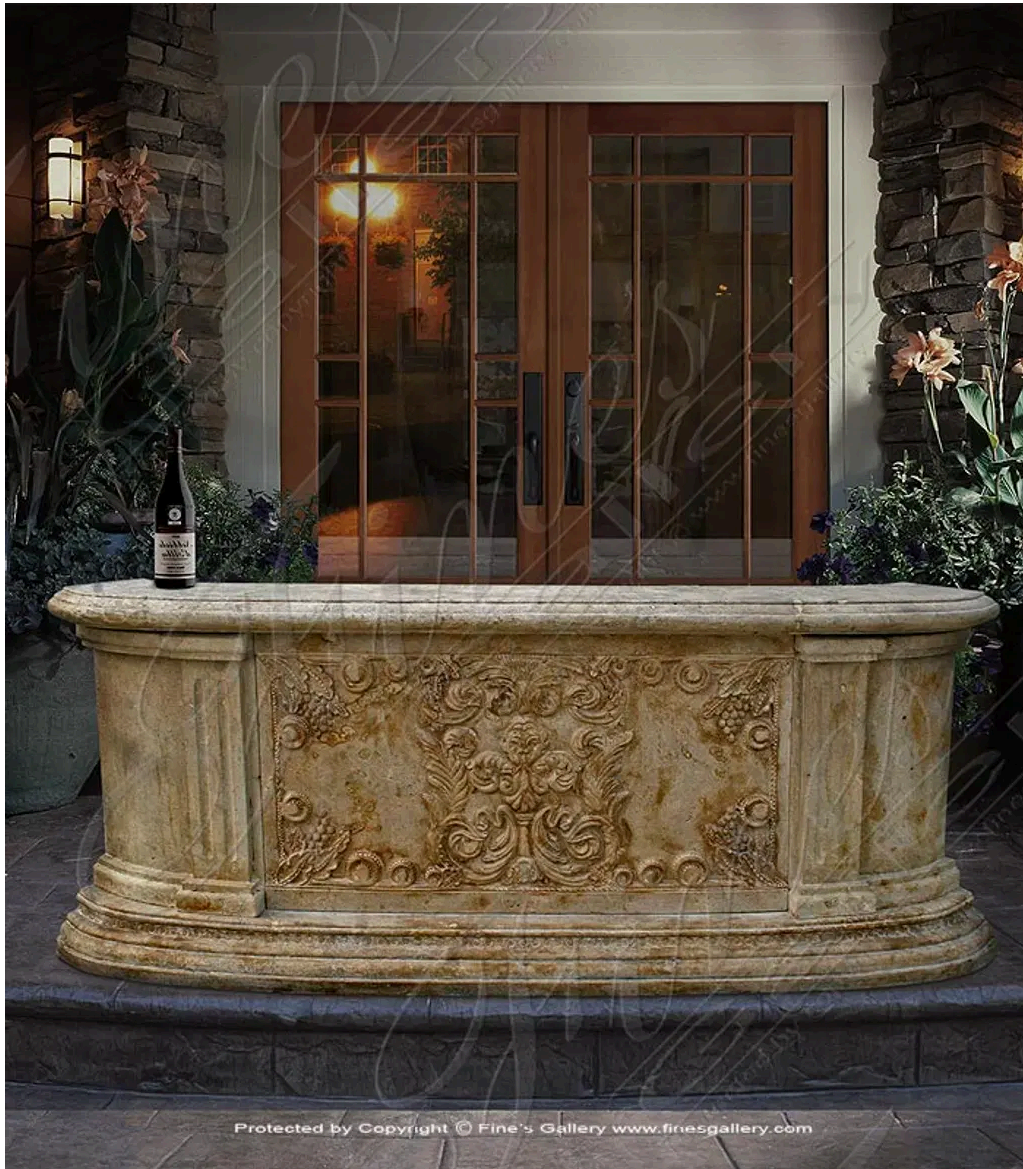

Elegant Marble Bar

MODEL MT-172 / HAND-CRAFTED MARBLE

Give your home the unique and awesome luxury of a bar sculpted completely from gorgeous, fine marble. Decorated with ornate grape and leaf artistry, its beautiful design evokes impressions of timeless elegance. Contact us today for a custom quote.

DIMENSIONS

104" W x 40" H x 25.5" D

COLOR

-
MARBLE

AVAILABILITY

OUT OF STOCK

CONTACT

(239) 277-0009 - sales@finesgallery.com
Bonita Springs, Florida