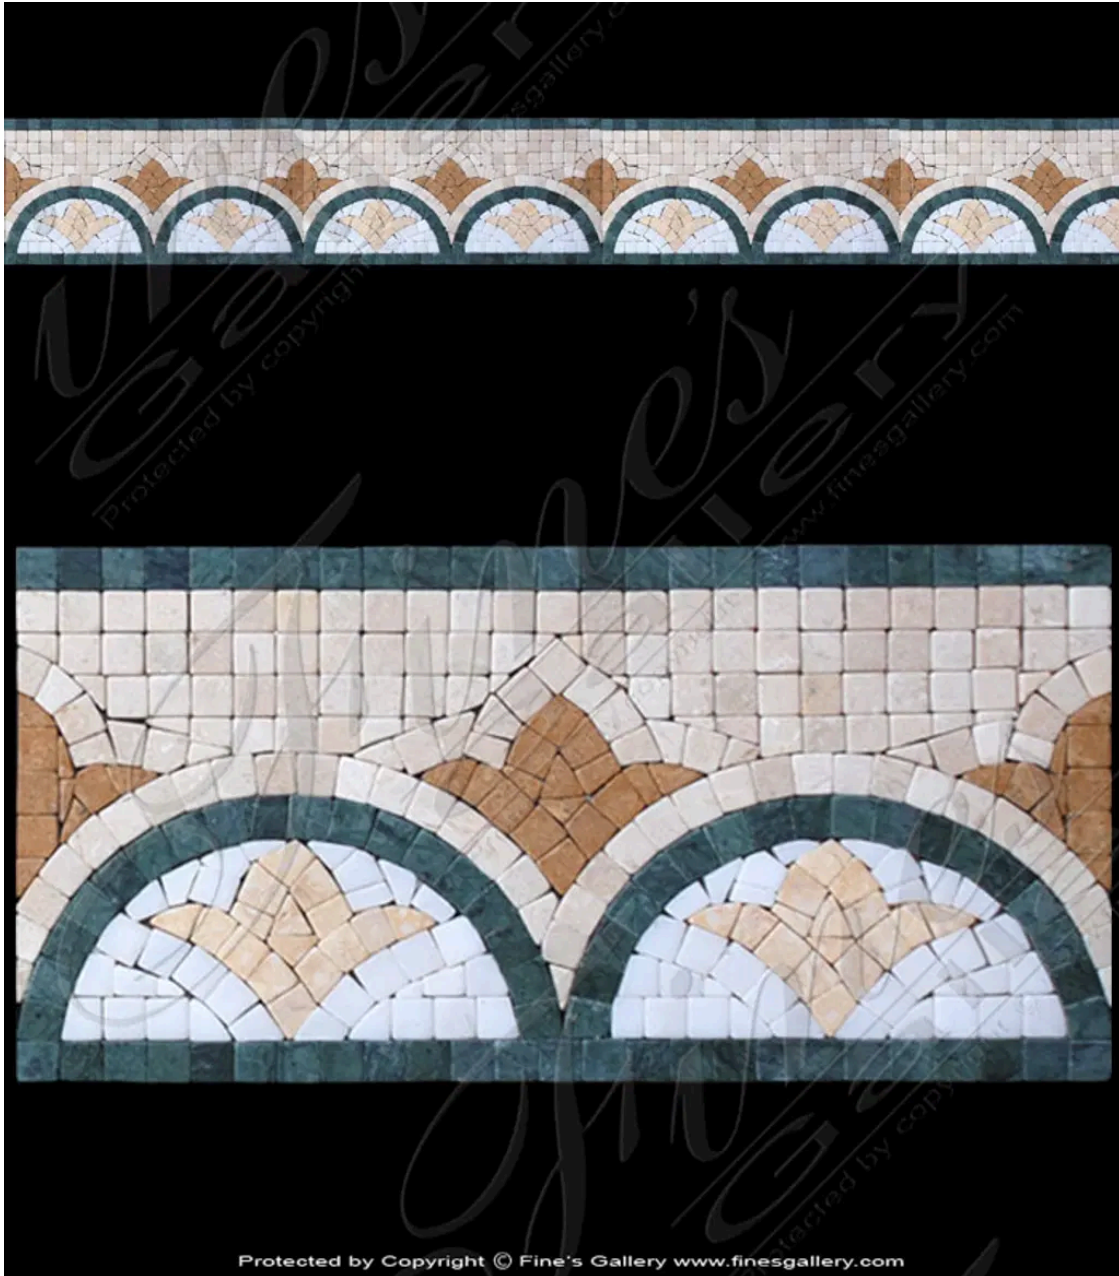

Marble Stone Border

MODEL MST-40 / HAND-CRAFTED MARBLE

A lovely blooming flower theme is artistically displayed in two different patterns. With a combination of colors and unique design, this Marble Stone Border makes a fantastic accent for any of our tiled marble walls. Contact us with questions.

DIMENSIONS

12" W x 6" H x 0.25" D

COLOR

-
MARBLE

AVAILABILITY

OUT OF STOCK

CONTACT

(239) 277-0009 - sales@finesgallery.com
Bonita Springs, Florida