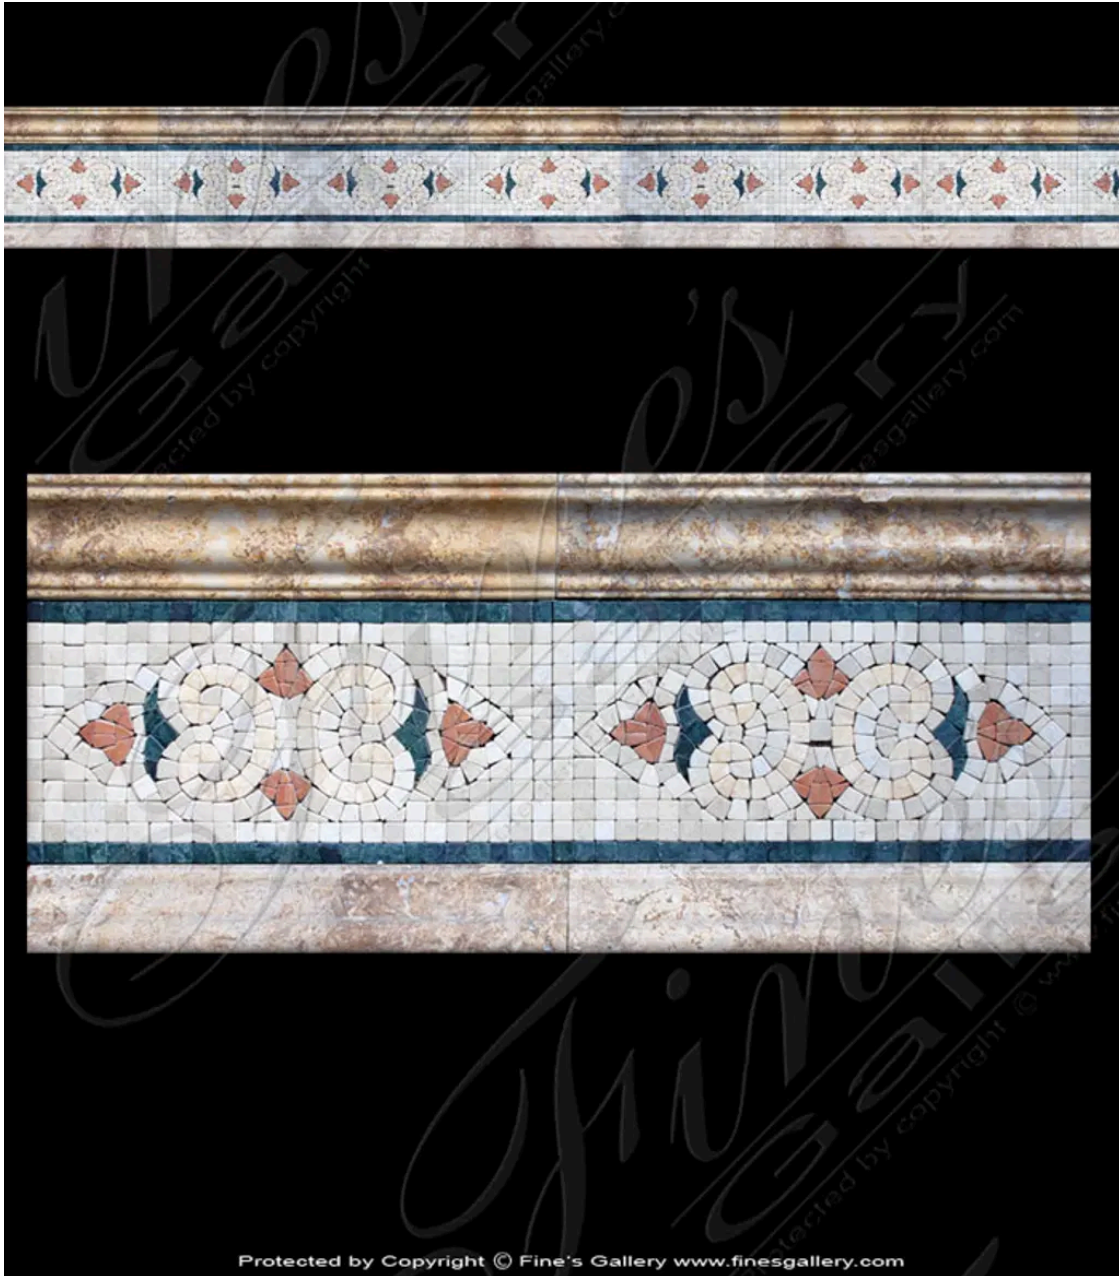

Mosaic Border

MODEL MST-38 / HAND-CRAFTED MARBLE

This gorgeous marble and mosaic border will be perfect for enhancing the beauty of your home! A red, white, and blue mosaic theme is repeated through the center of this design, accentuated top and bottom with exquisite golden brown marble.

Protected by Copyright © Fine's Gallery www.finesgallery.com

DIMENSIONS

12" W x 10" H x 1.5" D

COLOR

-
MARBLE

AVAILABILITY

OUT OF STOCK

CONTACT