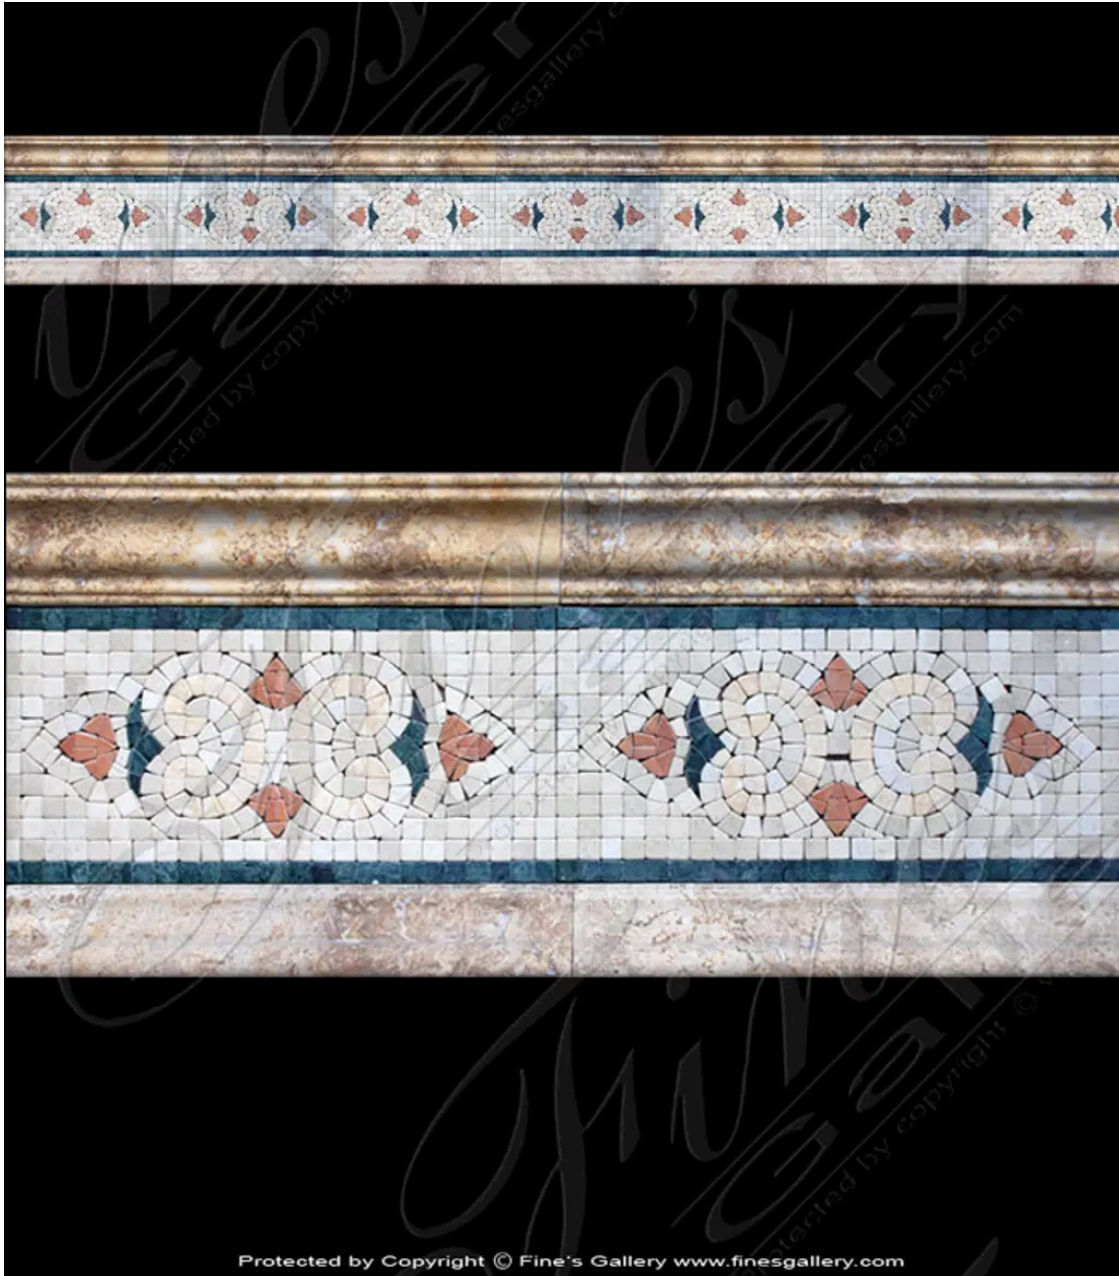

Mini Tile Mosaic Border

MODEL MST-30 / HAND-CRAFTED MARBLE

A fascinating red, white, and blue mini tile design is inlaid between two stripes of elegant gold and tan marble. This meticulous border breaks up a large wall and adds instant marble beauty to your home. Call us today.

DIMENSIONS

12" W x 10" H x 2" D

COLOR

-
MARBLE

AVAILABILITY

OUT OF STOCK

CONTACT

(239) 277-0009 - sales@finesgallery.com
Bonita Springs, Florida