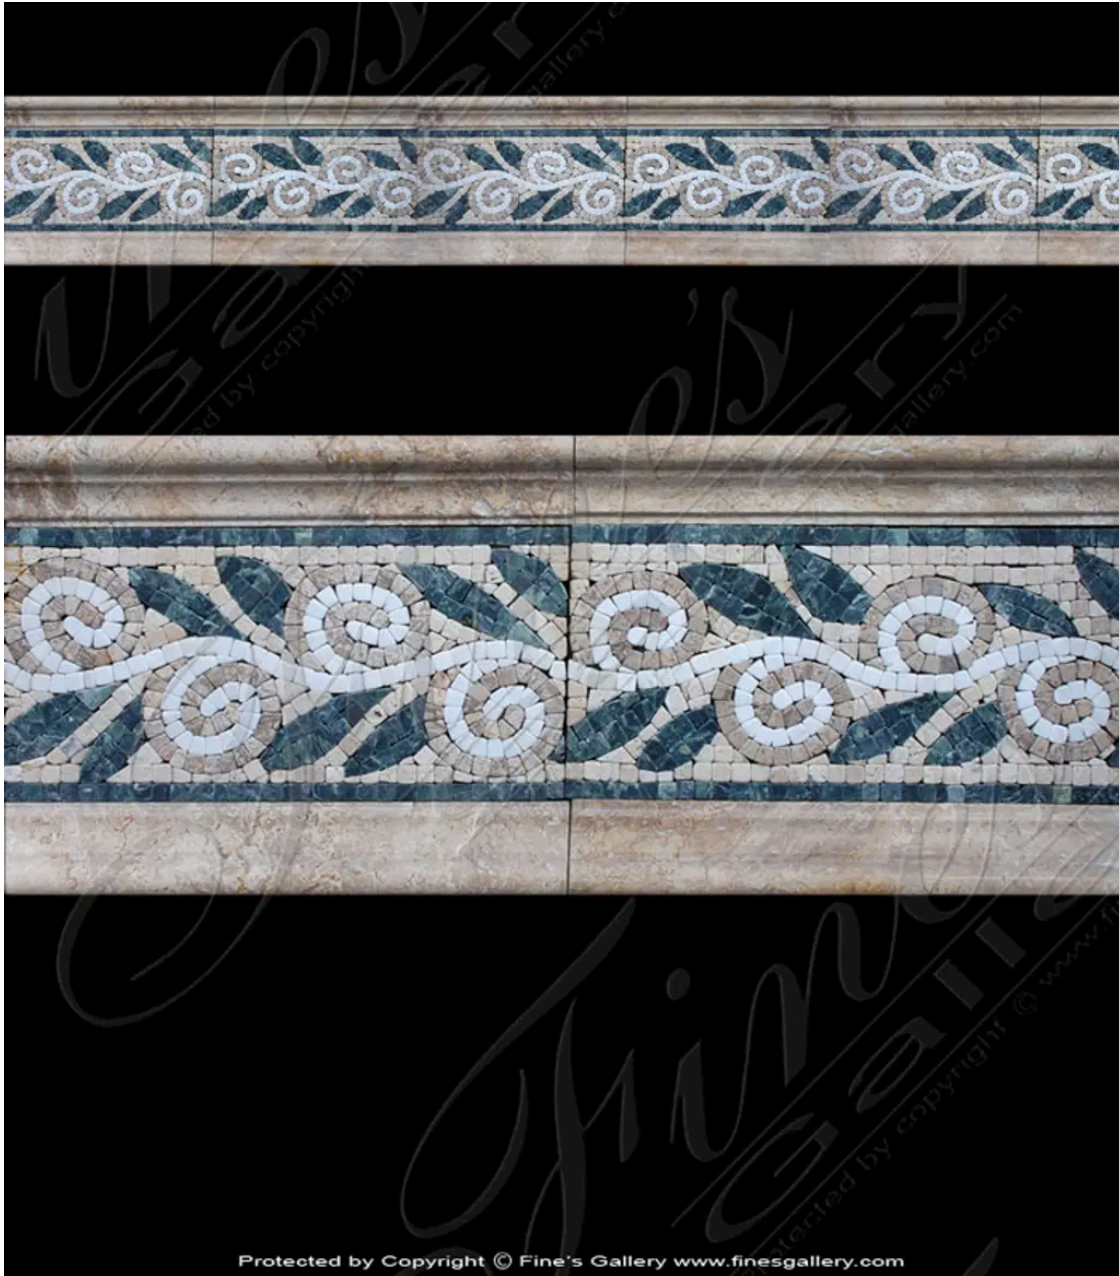

Blue Leaf Marble Border

MODEL MST-29 / HAND-CRAFTED MARBLE

This gorgeous blue leaf and white vine marble border is created by the meticulous and skilled task of laying miniature tiles by our team of artists. The result is something enchanting for your home, with quality that will last! Call us today.

Protected by Copyright © Fine's Gallery www.finesgallery.com

DIMENSIONS

12" W x 10" H x 0.25" D

COLOR

-
MARBLE

AVAILABILITY

OUT OF STOCK

CONTACT