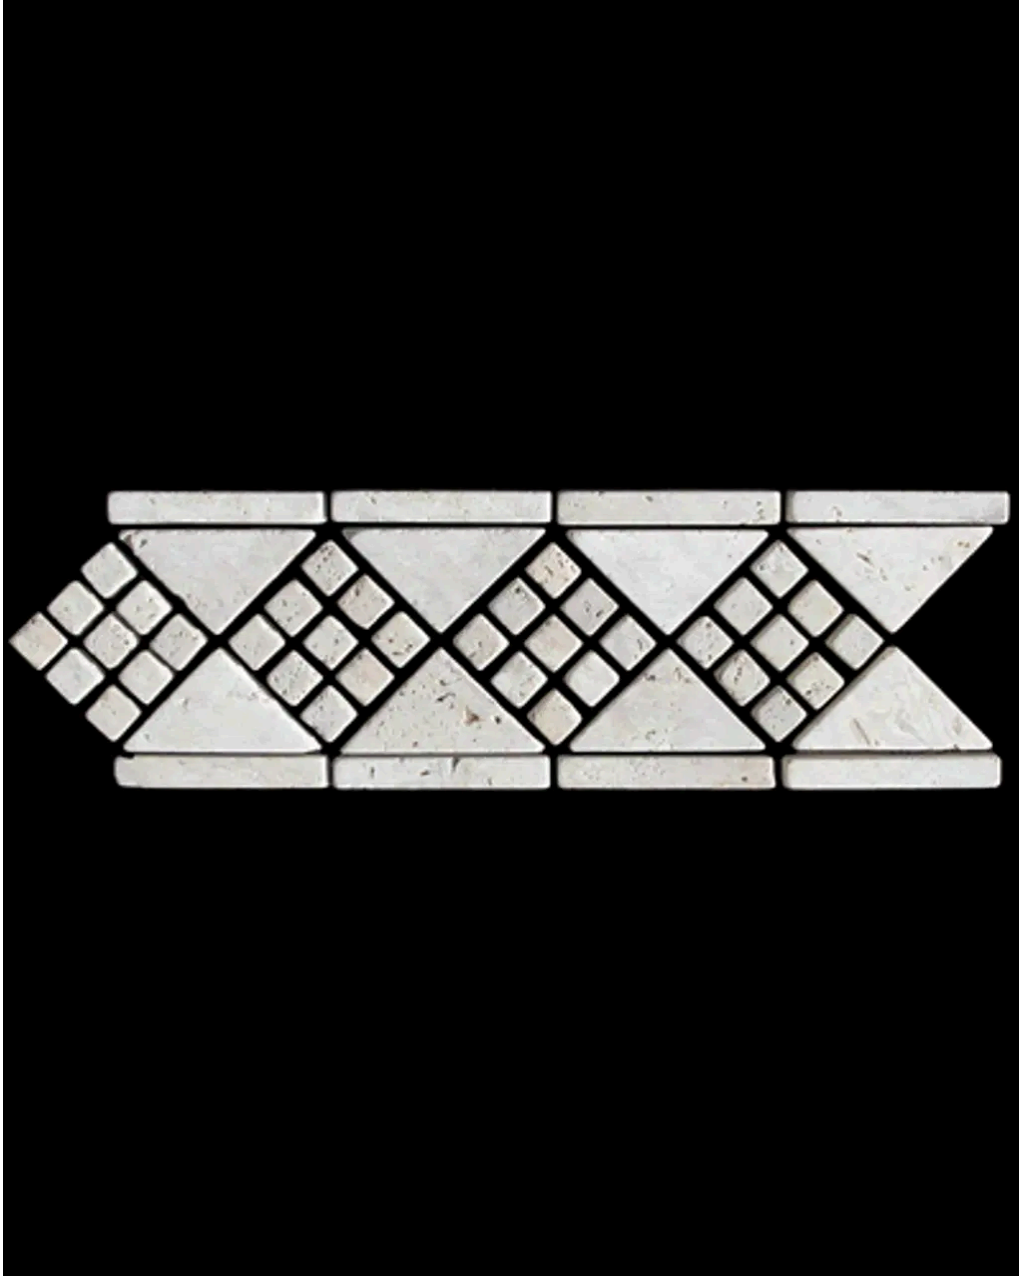

# Marble Border

MODEL MST-024 / HAND-CRAFTED MARBLE

This border displays a diamond shape center with nine small squares within and triangle accents wedged in the middle of thinly cut rectangular pieces adorning the top and bottom of the border. Our designers can design custom borders to fit your needs.

**DIMENSIONS**

-

**COLOR**

-

MARBLE

**AVAILABILITY**

OUT OF STOCK

**CONTACT**