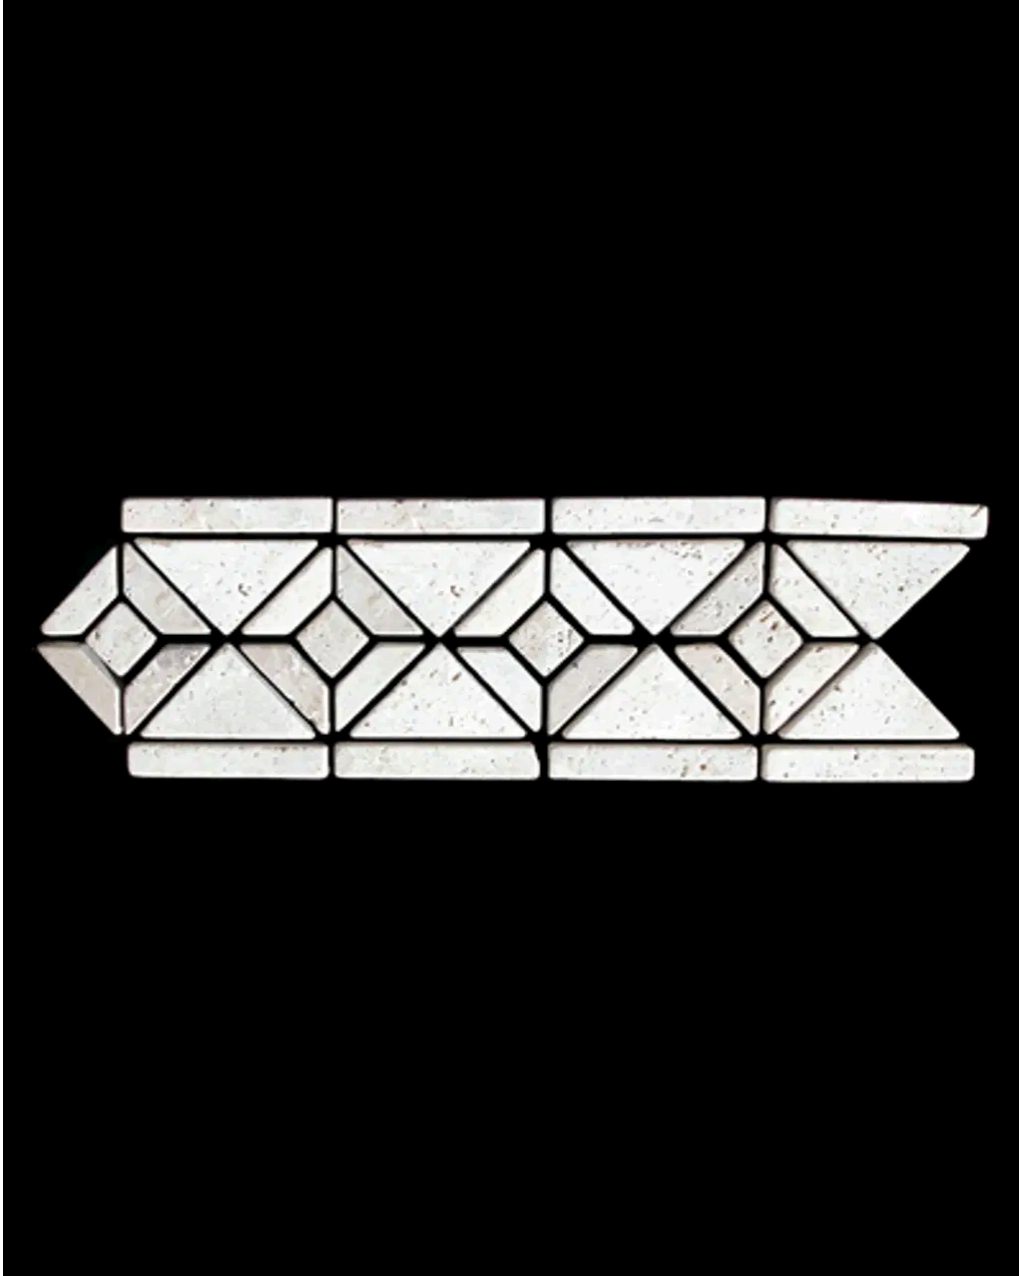

# Marble Border

MODEL MST-010 / HAND-CRAFTED MARBLE

This border displays a diamond shape center with a smaller diamond within and triangle accents wedged in the middle of thinly cut rectangular pieces adorning the top and bottom of the border. Our designers can design custom borders to fit your needs.

**DIMENSIONS**

-

**COLOR**

-

MARBLE

**AVAILABILITY**

OUT OF STOCK

**CONTACT**