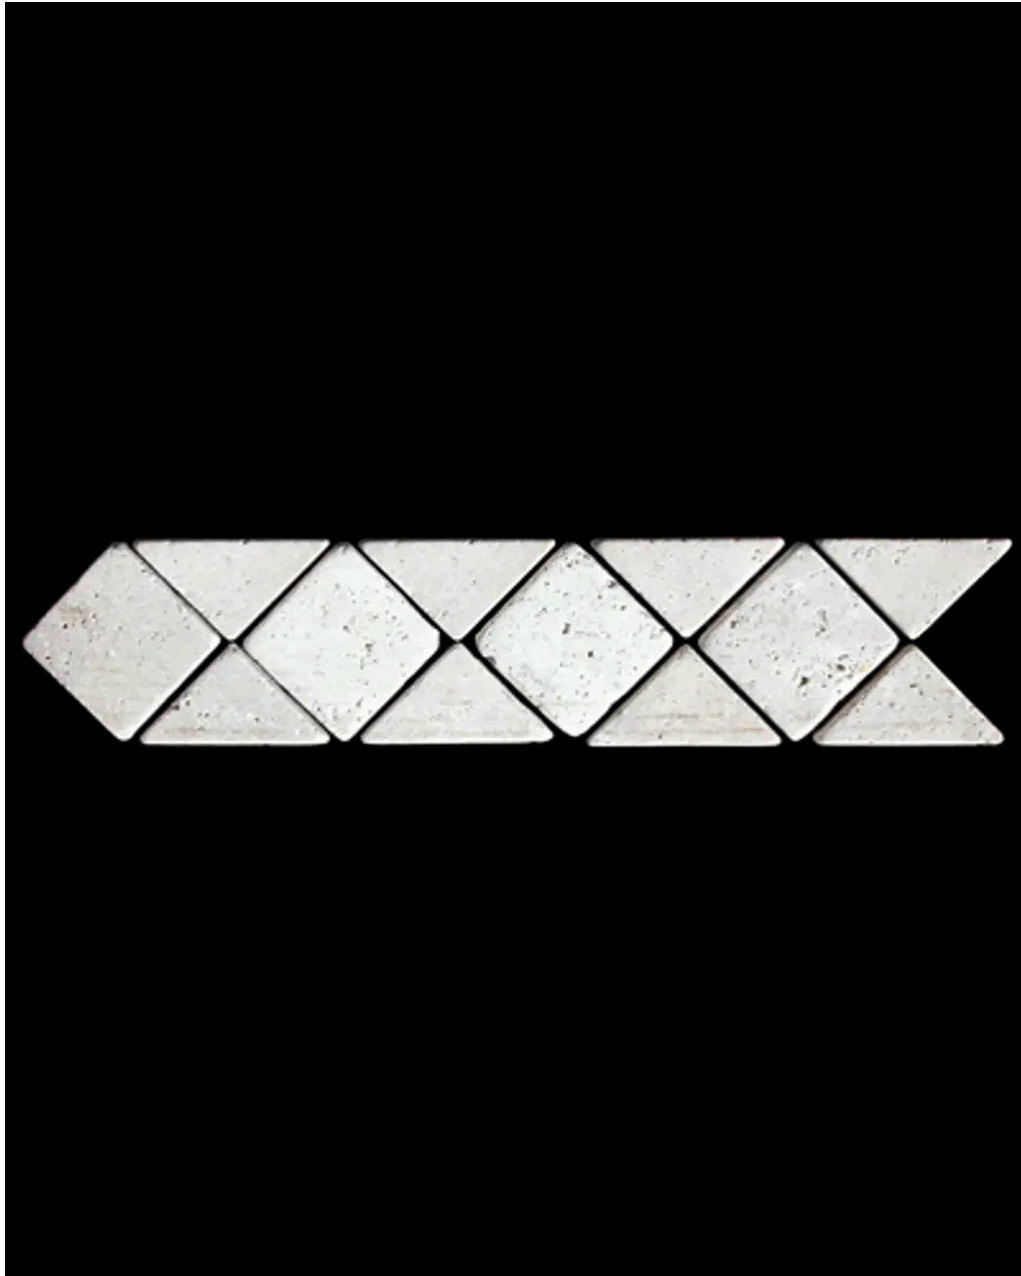

Marble Border

MODEL MST-008 / HAND-CRAFTED MARBLE

This border displays a diamond shape center with triangle pieces accenting the top and bottom of the border. Our in-house designers can design custom borders to fit your needs and lifestyle from a selection of color marbles.

DIMENSIONS

-

COLOR

-

MARBLE

AVAILABILITY

OUT OF STOCK

CONTACT