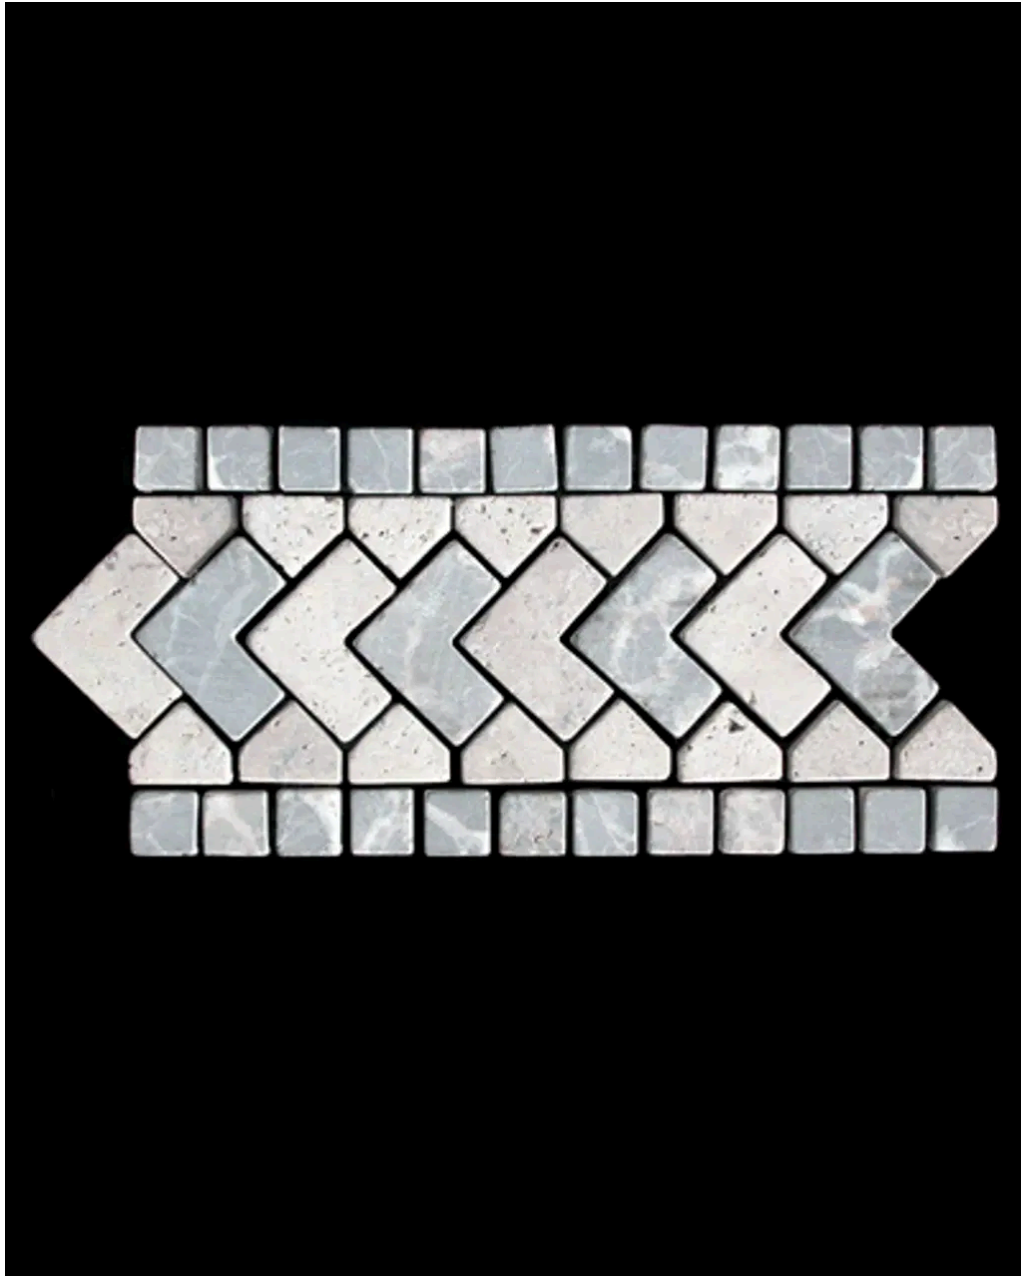

Marble Border

MODEL MST-004 / HAND-CRAFTED MARBLE

This border displays a diamond shape center layered upon each other with square cut pieces accenting the top and bottom of the border. Our in-house designers can design custom borders to fit your needs and lifestyle from a selection of color marbles.

DIMENSIONS

-

COLOR

-

MARBLE

AVAILABILITY

OUT OF STOCK

CONTACT