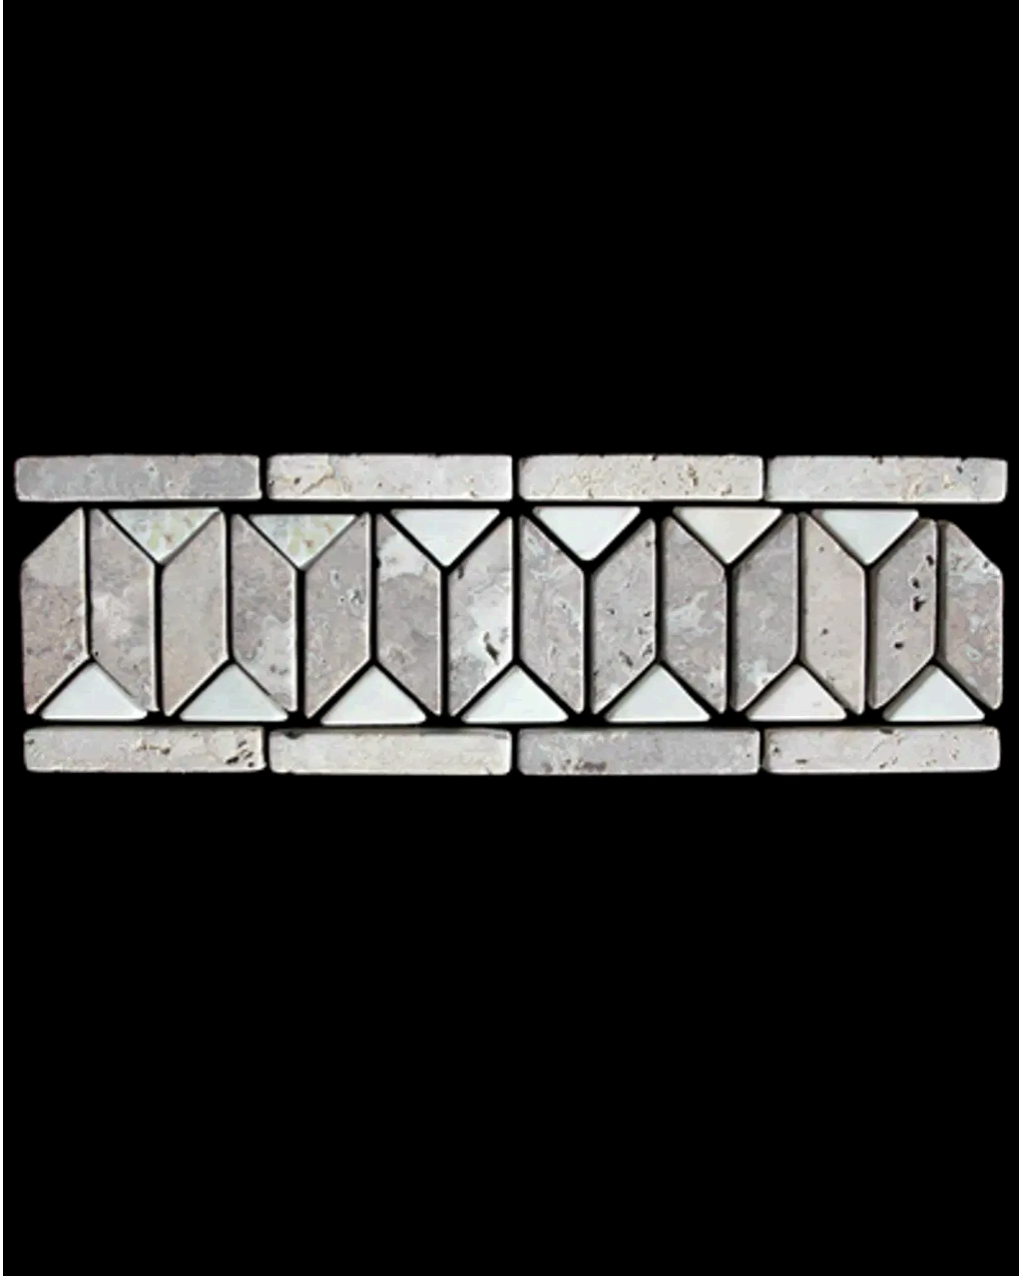

# Marble Border

MODEL MST-002 / HAND-CRAFTED MARBLE

This border displays parallelograms side by side each other to form an arrow facing downward with rectangular cut pieces accenting the top and bottom of the border. Our in-house designers can custom design borders to fit your needs and decor.

**DIMENSIONS**

-

**COLOR**

-

MARBLE

**AVAILABILITY**

OUT OF STOCK

**CONTACT**