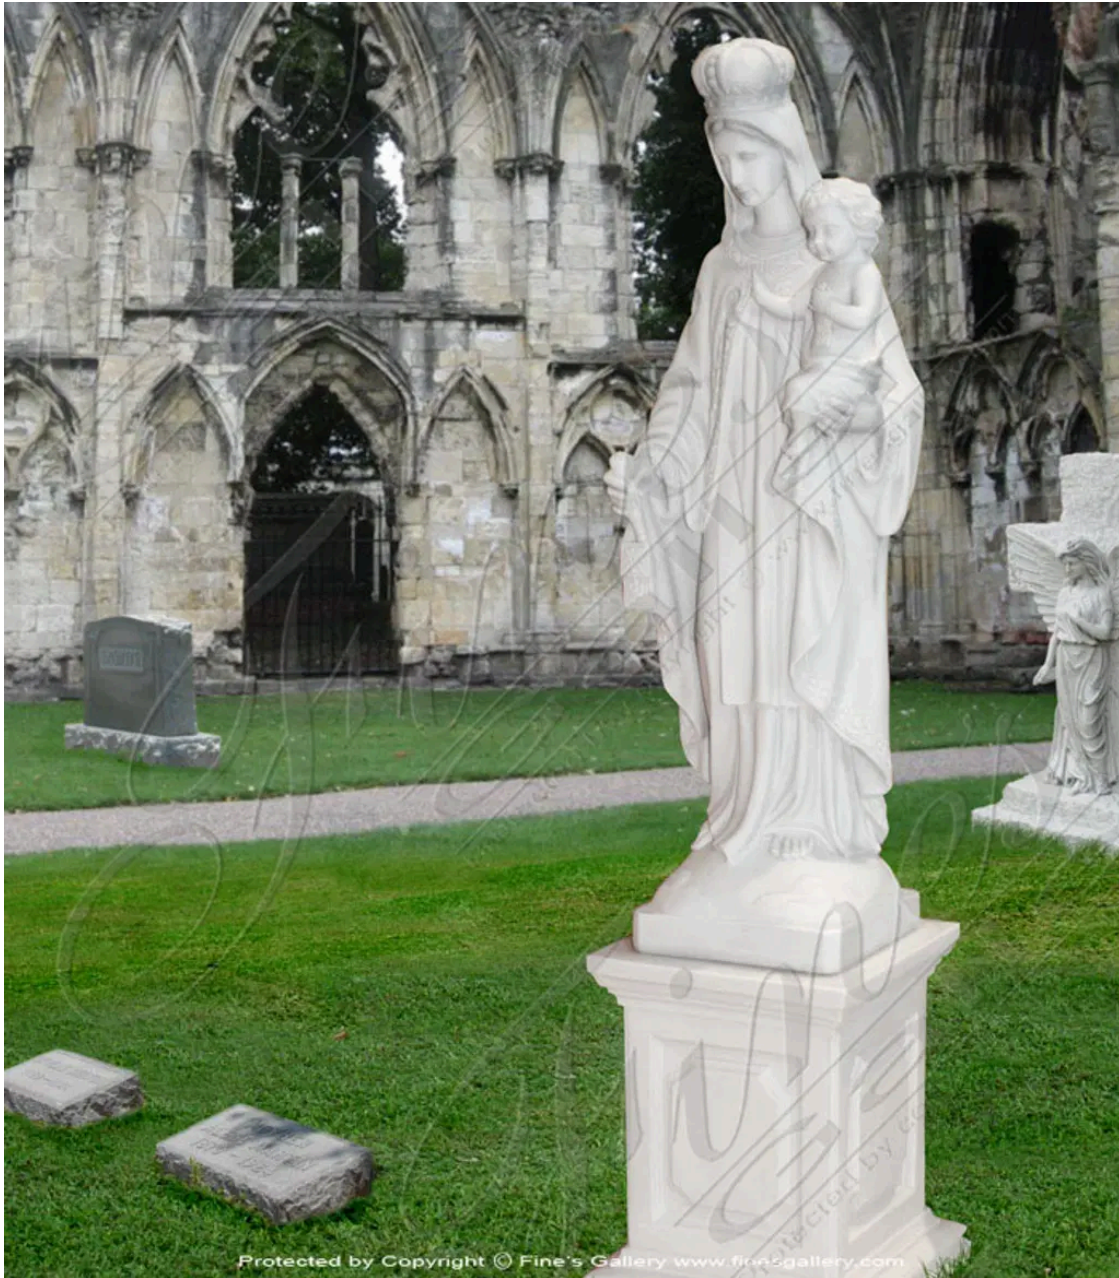

# Queen of Heaven and Child Christ

MODEL MS-904 / HAND-CRAFTED MARBLE

This beautiful statue is sculpted from pristine white marble and portrays Mary as the Queen of Heaven holding the infant Christ in her arms. Incredibly realistic and detailed with artistic mastery, this piece leaves impressions of grace and purity.

## DIMENSIONS

-