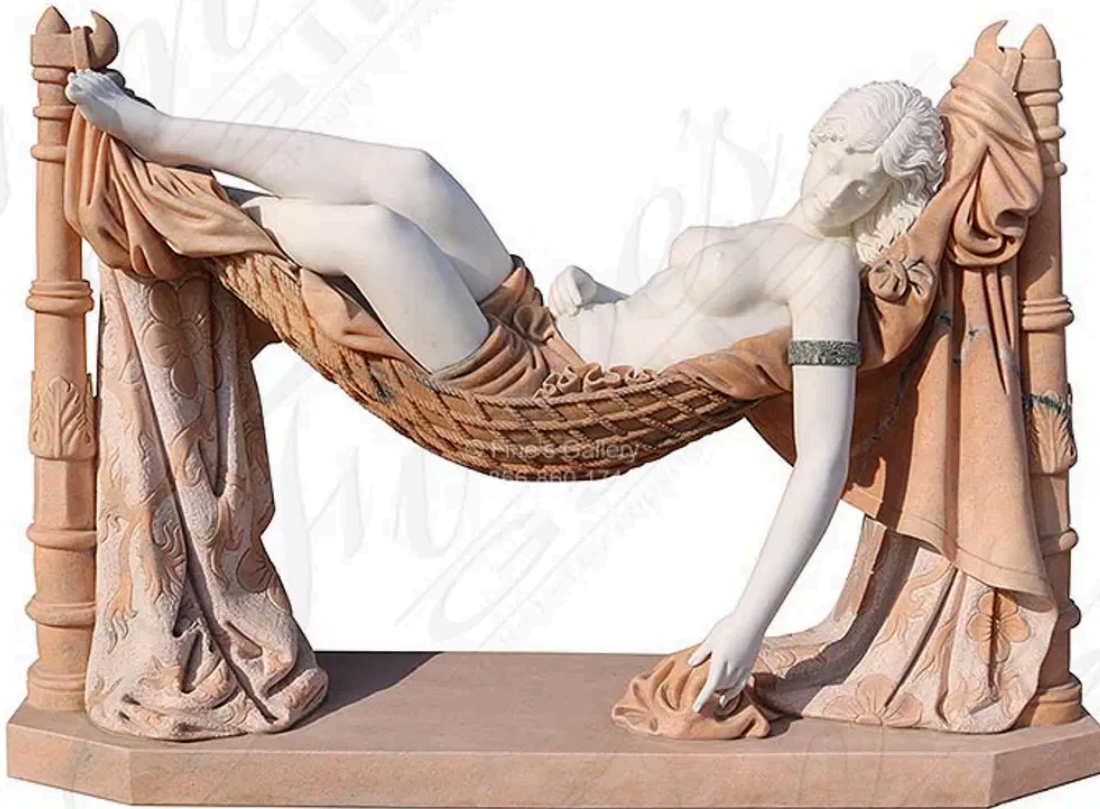

# Classical Carved Lady in Hammock Marble Statue

MODEL MS-1593 / HAND-CRAFTED MARBLE

Classical Carved Lady in Hammock Marble Statue.

**DIMENSIONS**

62" W x 43" H x 16" D

**COLOR**

-  
MARBLE

**AVAILABILITY**