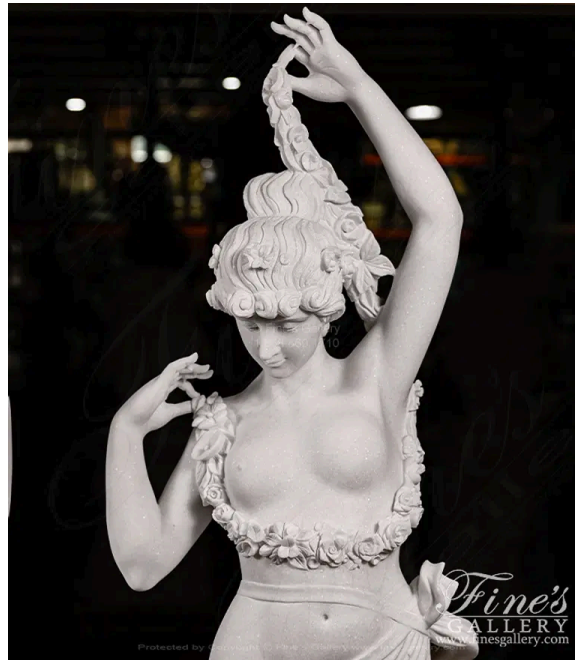

Garden Nymph Statue Pair in Statuary Marble - MS-1522 (View 3)